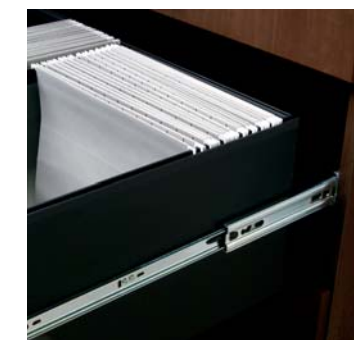

Ambition is modern. The simplicity of design features meticulous quality standards, premium materials and precision engineering. Practical and decorative details combined with superior construction enhance product performance and aesthetics. Metal-to-metal fittings with dowel joinery ensure components fit together securely and allow for ease of assembly. Advanced manufacturing technologies and unparalleled quality is evident with the achievement of EdgeVantage™. The result is a seamless edge with an impenetrable seal.

**Mass Customization**

A Private Office solution with a generous selection of standard components and custom specifications. Flexibility in product design allows custom components to be uniquely tailored to accommodate specialized sizes and requirements. Distinctive materials are well suited to the Private Office. Frosted glass with aluminum, perforated metal and durable laminates provide a rich contrast. Cost effective material options include: Melamine and High Pressure Laminate, and Reconstituted Veneer.

**Storage**

Organizational requirements are met with a full range of filing and storage options. Storage options include: credenzas, lateral, wardrobe and storage cabinets as well as an assortment of personal storage towers. Storage modules are available in a variety of styles and sizes with many unique features. Mobile Pedestals with seat cushion provided added versatility. Storage components can be specified with laminate or glass doors, with a choice of handles.