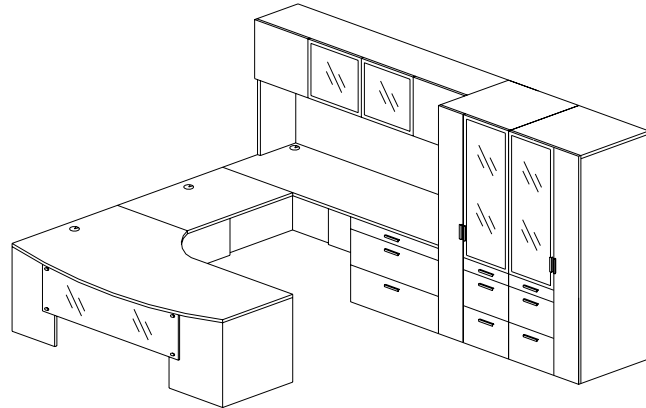

“U” Shape Configurations

AMBITION Executive Casegoods

Typical AC-US-11

Description	Model Number	Dimensions	ML Price	HPL Price
72 x 24 Credenza with Pencil, 2 Drawer Lateral File	AC 7224 PLFR	72 x 24 x 29	1969	2198
Left Cable Grommet	CGL		35	35
36 x 24 Bridge Extension	ABE 3624	36 x 24 x 29	460	546
Centre Cable Grommet	CGC		35	35
72 x 42 x 30 x 24 Bow Front Left Extended Curve Corner Pedestal Return with Pencil, File, Surface Mounted Glass Modesty Panel	AECG 7242B C PFFL	72 x 42 x 36 x 24	3732	4088
72 x 44 Hinged Centre Glass Door Overhead	AHDGC 7244	72 x 14 x 44	1604	1750
Tackboard G1	TB 72	72 x 24	290	290
Tasklight	TL 48		313	313
24 x 73 Glass Door Storage & Wardrobe Tower with Pencil, File, File	AST 2473 PFFGDWL	24 x 24 x 73	2311	2408
24 x 73 Glass Door Storage & Wardrobe Tower with Pencil, File, File	AST 2473 PFFGDWR	24 x 24 x 73	2311	2408

Workstation List Price:

$ 13060 $ 14071