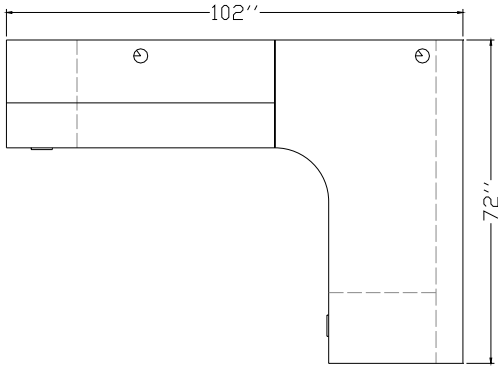

"L" Shape Configurations

AMBITION Executive Casegoods

Typical AC-LS-07

Description	Model Number	Dimensions	ML Price	HPL Price
72 x 42 x 30 x 24 Right Extended Curve Corner Pedestal Return with Pencil, File, File Pedestal, Perforated Metal Modesty Panel	AECM 7242 C PFFR	72 x 42 x 36 x 24	2354	2710
60 x 24 Left Executive Return with Pencil, File, File Pedestal	AER 6024 PFFL	60 x 24 x 29	1431	1583
Centre Cable Grommet	CGC		35	35
60 x 44 Hinged Door Overhead	AHD 6044	60 x 14 x 44	1073	1242
Tackboard G1	TB 60	60 x 24	174	174
Tasklight	TL 48		313	313
Workstation List Price:			\$ 5380	\$ 6057

Typical AC-LS-08

Description	Model Number	Dimensions	ML Price	HPL Price
72 x 42 x 30 x 24 Right Extended Curve Corner Pedestal Return with Pencil, File, File Pedestal, Perforated Metal Modesty Panel	AECM 7242 C PFFR	72 x 42 x 36 x 24	2354	2710
60 x 24 Left Executive Return with Pencil, 2 Drawer Lateral File	AER 6024 PLFL	60 x 24 x 29	1795	1992
Right Cable Grommet	CGR		35	35
60 x 44 Hinged Door Overhead	AHD 6044	60 x 14 x 44	1073	1242
Tackboard G1	TB 6024	60 x 24	174	174
Tasklight	TL 48		313	313
Workstation List Price:			\$ 5744	\$ 6466

"L" Shape Configurations

AMBITION Executive Casegoods

Typical AC-LS-09

Description	Model Number	Dimensions	ML Price	HPL Price
72 x 42 x 30 x 24 Right Extended Curve Corner Pedestal Return with Pencil, File, File Pedestal, Surface Mounted Glass Modesty Panel	AECG 7242 C PFFR	72 x 42 x 36 x 24	3692	4048
60 x 24 Left Executive Return with Pencil, File, File Pedestal	AER 6024 PFFL	60 x 24 x 29	1431	1583
Centre Cable Grommet	CGC		35	35
60 x 44 Hinged Glass Door Overhead	AHDG 6044	60 x 14 x 44	1671	1671
Tackboard G1	TB 60	60 x 24	174	174
Tasklight	TL 48		313	313
Workstation List Price:			\$ 7316	\$ 7824