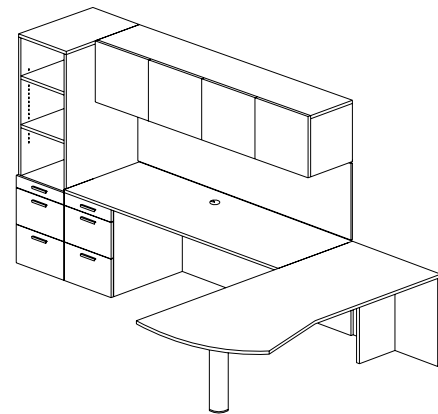

"L" Shape Configurations

AMBITION Executive Casegoods

Typical AC-LS-19

Description	Model Number	Dimensions	ML Price	HPL Price
72 x 24 Left Executive Return with Pencil, File, File Centre Cable Grommet	AER 7224 PFFL	72 x 24 x 29	1481	1655
	CGC		35	35
72 x 30 "D" Shape Conference Return with Post Leg	ACT 7230 D	72 x 30 x 29	1071	1217
72 x 18 Wall Mount Hinged Door Overhead	AHD 7218 WM	72 x 14 x 18	1217	1335
Wall Mount Tackboard G1	TB 72 WM	72 x 24	308	308
Tasklight	TL 48		313	313
24 x 73 Storage & Wardrobe Tower with File, File	AST 2473 FFDWL	24 x 24 x 73	1829	1993
Workstation List Price:			\$ 6254	\$ 6856

Typical AC-LS-20

Description	Model Number	Dimensions	ML Price	HPL Price
72 x 24 Left Executive Return with Pencil, File, File Pedestal Centre Cable Grommet	AER 7224 PFFL	72 x 24 x 29	1481	1655
	CGC		35	35
72 x 30 "Wing" Shape Conference Return with Post leg	ACT 7230 WL	72 x 30 x 29	1105	1280
72 x 18 Wall Mount Hinged Door Overhead	AHD 7218 WM	72 x 14 x 18	1217	1335
Wall Mount Tackboard G1	TB 72 WM	72 x 24	308	308
Tasklight	TL 48		313	313
16 x 73 Storage Tower Upper Bookcase with Pencil, File, File	AST 1673 PFFBC	16 x 24 x 73	1426	1468
Workstation List Price:			\$ 5885	\$ 6394