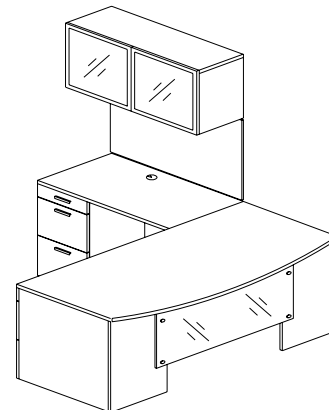

Typical AC-LS-04

Description	Model Number	Dimensions	ML Price	HPL Price
72 x 36 Single Pedestal Bow Front Desk with Pencil, File, File Pedestal	ASPDG 7236B PFFR	72 x 36 x 29	3638	3882
Surface Mounted Glass Modesty Panel				
42 x 24 Left Executive Pedestal Return with Pencil, File, File Pedestal	AER 4224 PFFL	42 x 24 x 29	1365	1496
Centre Cable Grommet	CGC		35	35
42 x 18 Wall Mount Hinged Glass Door Overhead	AHDG 4218 WM	42 x 14 x 18	1121	1121
Tackboard G1	TB 42	42 x 24	161	161
Tasklight	TL 36		256	256
Workstation List Price:			$ 6576	$ 6951