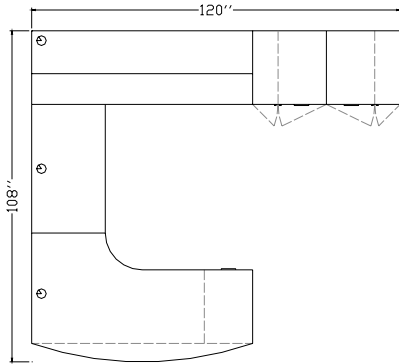

“U” Shape Configurations

AMBITION Executive Casegoods

Typical AC-US-11

Description	Model Number	Dimensions	ML Price	HPL Price
72 x 24 Credenza with Pencil, 2 Drawer Lateral File	AC 7224 PLFR	72 x 24 x 29	1969	2198
Left Cable Grommet	CGL		35	35
36 x 24 Bridge Extension	ABE 3624	36 x 24 x 29	460	546
Centre Cable Grommet	CGC		35	35
72 x 42 x 30 x 24 Bow Front Left Extended Curve Corner Pedestal Return with Pencil, File, Surface Mounted Glass Modesty Panel	AECG 7242B C PFFL	72 x 42 x 36 x 24	3732	4088
72 x 44 Hinged Centre Glass Door Overhead	AHDGC 7244	72 x 14 x 44	1604	1750
Tackboard G1	TB 72	72 x 24	290	290
Tasklight	TL 48		313	313
24 x 73 Glass Door Storage & Wardrobe Tower with Pencil, File, File	AST 2473 PFFGDWL	24 x 24 x 73	2311	2408
24 x 73 Glass Door Storage & Wardrobe Tower with Pencil, File, File	AST 2473 PFFGDWR	24 x 24 x 73	2311	2408

Workstation List Price:

$ 13060 $ 14071