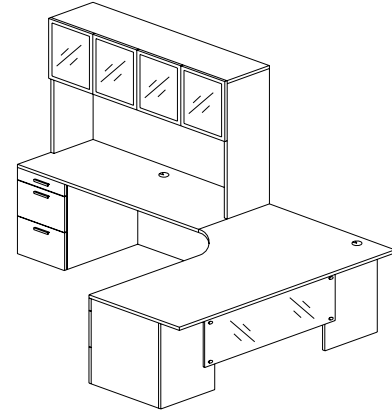

"L" Shape Configurations

AMBITION Executive Casegoods

Typical AC-LS-09

Description	Model Number	Dimensions	ML Price	HPL Price
72 x 42 x 30 x 24 Right Extended Curve Corner Pedestal Return with Pencil, File, File Pedestal, Surface Mounted Glass Modesty Panel	AECG 7242 C PFFR	72 x 42 x 36 x 24	3692	4048
60 x 24 Left Executive Return with Pencil, File, File Pedestal	AER 6024 PFFL	60 x 24 x 29	1431	1583
Centre Cable Grommet	CGC		35	35
60 x 44 Hinged Glass Door Overhead	AHDG 6044	60 x 14 x 44	1671	1671
Tackboard G1	TB 60	60 x 24	174	174
Tasklight	TL 48		313	313
Workstation List Price:			$ 7316	$ 7824