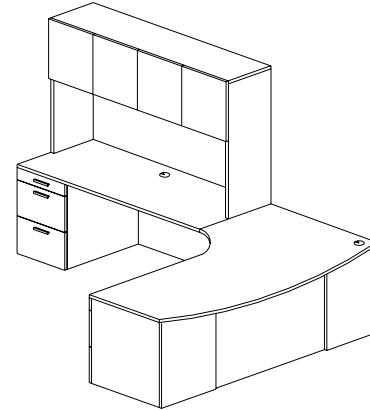

"L" Shape Configurations

AMBITION Executive Casegoods

Typical AC-LS-09

Description	Model Number	Dimensions	ML Price	HPL Price
72 x 42 x 30 x 24 Right Extended Curve Corner Pedestal Return with Pencil, File, File Pedestal, Surface Mounted Glass Modesty Panel	AECG 7242 C PFFR	72 x 42 x 36 x 24	3692	4048
60 x 24 Left Executive Return with Pencil, File, File Pedestal	AER 6024 PFFL	60 x 24 x 29	1431	1583
Centre Cable Grommet	CGC		35	35
60 x 44 Hinged Glass Door Overhead	AHDG 6044	60 x 14 x 44	1671	1671
Tackboard G1	TB 60	60 x 24	174	174
Tasklight	TL 48		313	313
Workstation List Price:			\$ 7316	\$ 7824

Typical AC-LS-10

Description	Model Number	Dimensions	ML Price	HPL Price
72 x 42 x 30 x 24 Right Extended Curve Corner Pedestal Return with Pencil, File, File Pedestal, Surface Mounted Glass Modesty Panel	AECG 7242 C PFFR	72 x 42 x 36 x 24	3692	4048
60 x 24 Left Executive Return with Pencil, 2 Drawer Lateral File	AER 6024 PLFL	60 x 24 x 29	1795	1992
Right Cable Grommet	CGR		35	35
60 x 44 Hinged Glass Door Overhead	AHDG 6044	60 x 14 x 44	1671	1671
Tackboard G1	TB 6024	60 x 24	174	174
Tasklight	TL 48		313	313
Workstation List Price:			\$ 7680	\$ 8233

"L" Shape Configurations

AMBITION Executive Casegoods

Typical AC-LS-11

Description	Model Number	Dimensions	ML Price	HPL Price
72 x 42 x 30 x 24 Bow Front Right Extended Curve Corner Pedestal Return with Pencil, File, File Pedestal	AEC 7242B C PFFR	72 x 42 x 36 x 24	2062	2418
60 x 24 Left Executive Return with Pencil, File, File Pedestal	AER 6024 PFFL	60 x 24 x 29	1431	1583
Centre Cable Grommet	CGC		35	35
60 x 44 Hinged Door Overhead	AHD 6044	60 x 14 x 44	1073	1242
Tackboard G1	TB 60	60 x 24	174	174
Tasklight	TL 48		313	313
Workstation List Price:			\$ 5088	\$ 5765