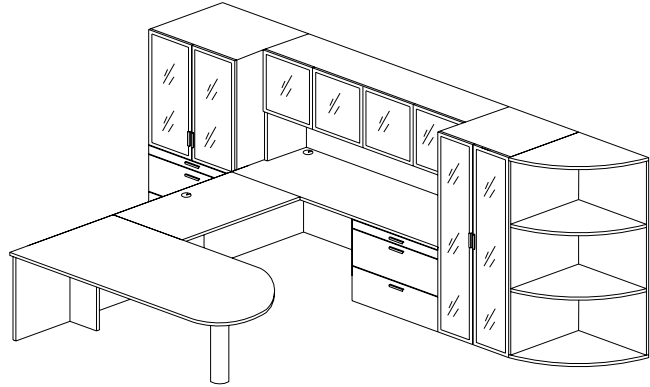

“U” Shape Configurations

AMBITION Executive Casegoods

Typical AC-US-15

Description	Model Number	Dimensions	ML Price	HPL Price
72 x 24 Credenza with Pencil, 2 Drawer Lateral File	AC 7224 PLFR	72 x 24 x 29	1969	2198
Left Cable Grommet	CGL		35	35
42 x 24 Bridge Extension	ABE 4224	42 x 24 x 29	469	554
Centre Cable Grommet	CGC		35	35
72 x 30 “D” Shape Conference Return with Post Leg	ACT 7230 D	72 x 30 x 29	1071	1217
72 x 44 Hinged Glass Door Overhead	AHDG 7244	72 x 14 x 44	1922	1922
Tackboard G1	TB 72	72 x 24	290	290
Tasklight	TL 48		313	313
36 x 73 Lateral & Glass Storage Cabinet	ALSC 3673 PGD	36 x 24 x 73	3049	3145
36 x 73 Glass Storage Cabinet	ASC 3673 GD	36 x 24 x 73	2913	2913
24 x 24 Corner End Bookcase	ACBC 2473	24 x 24 x 73	857	979

Workstation List Price: **$ 12923 $ 13601**