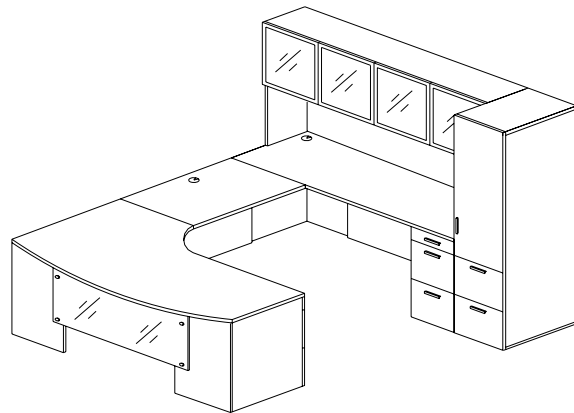

Typical AC-US-6

Description	Model Number	Dimensions	ML Price	HPL Price
72 x 24 Credenza with Pencil, File, File Pedestal	AC 7224 PFFR	72 x 24 x 29	1574	1747
Left Cable Grommet	CGL		35	35
36 x 24 Bridge Extension	ABE 3624	36 x 24 x 29	460	546
Centre Cable Grommet	CGC		35	35
72 x 42 x 30 x 24 Bow Front Left Extended Curve Corner Pedestal	AECG 7242B C PFFL	72 x 42 x 36 x 24	3732	4088
Return with Pencil, File, File, Surface Mounted Glass Modesty Panel				
72 x 44 Hinged Glass Door Overhead	AHDG 7244	72 x 14 x 44	1922	1922
Tackboard G1	TB 72	72 x 24	290	290
Tasklight	TL 48		313	313
16 x 73 Storage Tower with File, File	AST 1673 FFDR	16 x 24 x 73	1451	1560

Workstation List Price: $ 9812 $ 10536