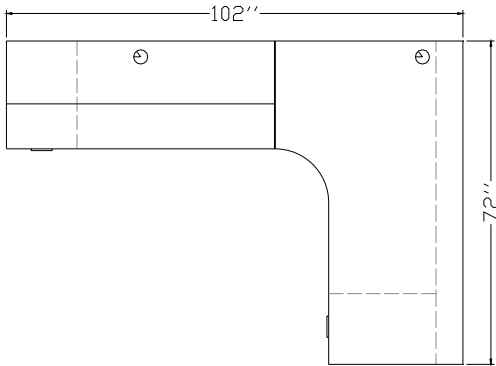

"L" Shape Configurations

AMBITION Executive Casegoods

Typical AC-LS-05

Description	Model Number	Dimensions	ML Price	HPL Price
72 x 42 x 30 x 24 Right Extended Curve Corner Pedestal Return with Pencil, File, File Pedestal	AEC 7242 C PFFR	72 x 42 x 36 x 24	1971	2328
60 x 24 Left Executive Return with Pencil, File, File Pedestal	AER 6024 PFFL	60 x 24 x 29	1431	1583
Centre Cable Grommet	CGC		35	35
60 x 44 Hinged Door Overhead	AHD 6044	60 x 14 x 44	1073	1242
Tackboard G1	TB 60	60 x 24	174	174
Tasklight	TL 48		313	313
Workstation List Price:			\$ 4997	\$ 5675

Typical AC-LS-06

Description	Model Number	Dimensions	ML Price	HPL Price
72 x 42 x 30 x 24 Right Extended Curve Corner Pedestal Return with Pencil, File, File Pedestal	AEC 7242 C PFFR	72 x 42 x 36 x 24	1971	2328
60 x 24 Left Executive Return with Pencil, 2 Drawer Lateral File	AER 6024 PLFL	60 x 24 x 29	1795	1992
Right Cable Grommet	CGR		35	35
60 x 44 Hinged Door Overhead	AHD 6044	60 x 14 x 44	1073	1242
Tackboard G1	TB 6024	60 x 24	174	174
Tasklight	TL 48		313	313
Workstation List Price:			\$ 5361	\$ 6084

"L" Shape Configurations

AMBITION Executive Casegoods

Typical AC-LS-07

Description	Model Number	Dimensions	ML Price	HPL Price
72 x 42 x 30 x 24 Right Extended Curve Corner Pedestal Return with Pencil, File, File Pedestal, Perforated Metal Modesty Panel	AECM 7242 C PFFR	72 x 42 x 36 x 24	2354	2710
60 x 24 Left Executive Return with Pencil, File, File Pedestal	AER 6024 PFFL	60 x 24 x 29	1431	1583
Centre Cable Grommet	CGC		35	35
60 x 44 Hinged Door Overhead	AHD 6044	60 x 14 x 44	1073	1242
Tackboard G1	TB 60	60 x 24	174	174
Tasklight	TL 48		313	313
Workstation List Price:			\$ 5380	\$ 6057