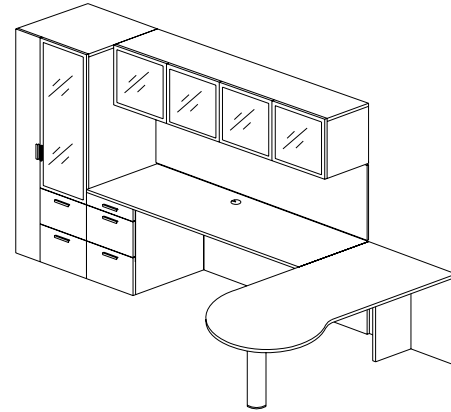

Typical AC-LS-20

Description	Model Number	Dimensions	ML Price	HPL Price
72 x 24 Left Executive Return with Pencil, File, File Pedestal Centre Cable Grommet	AER 7224 PFFL	72 x 24 x 29	1481	1655
	CGC		35	35
72 x 30 "Wing" Shape Conference Return with Post leg	ACT 7230 WL	72 x 30 x 29	1105	1280
72 x 18 Wall Mount Hinged Door Overhead	AHD 7218 WM	72 x 14 x 18	1217	1335
Wall Mount Tackboard G1	TB 72 WM	72 x 24	308	308
Tasklight	TL 48		313	313
16 x 73 Storage Tower Upper Bookcase with Pencil, File, File	AST 1673 PFFBC	16 x 24 x 73	1426	1468
Workstation List Price:			\$ 5885	\$ 6394

"L" Shape Configurations

AMBITION Executive Casegoods

Typical AC-LS-21

Description	Model Number	Dimensions	ML Price	HPL Price
72 x 24 Left Executive Return with Pencil, File, File Centre Cable Grommet	AER 7224 PFFL	72 x 24 x 29	1481	1655
	CGC		35	35
72 x 30 x 36dia "P" Shape Conference Return with Post Leg	ACT 7230 PL	72 x 30 x 29	1078	1253
72 x 18 Wall Mount Hinged Glass Door Overhead	AHDG 7218 WM	72 x 14 x 18	1688	1688
Wall Mount Tackboard G1	TB 72 WM	72 x 24	308	308
Tasklight	TL 48		313	313
24 x 73 Glass Door Storage & Wardrobe Tower with File, File	AST 2473 FFGDWL	24 x 24 x 73	2230	2321
Workstation List Price:			\$ 7133	\$ 7573