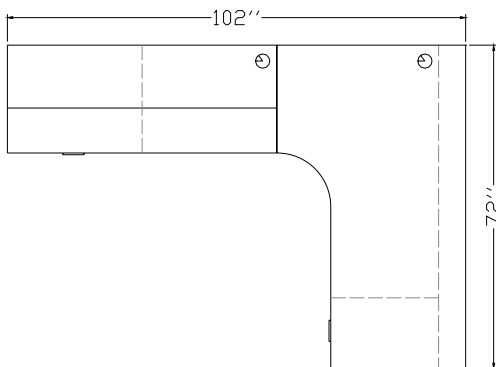

Typical AC-LS-08

Description	Model Number	Dimensions	ML Price	HPL Price
72 x 42 x 30 x 24 Right Extended Curve Corner Pedestal Return with Pencil, File, File Pedestal, Perforated Metal Modesty Panel	AECM 7242 C PFFR	72 x 42 x 36 x 24	2354	2710
60 x 24 Left Executive Return with Pencil, 2 Drawer Lateral File	AER 6024 PLFL	60 x 24 x 29	1795	1992
Right Cable Grommet	CGR		35	35
60 x 44 Hinged Door Overhead	AHD 6044	60 x 14 x 44	1073	1242
Tackboard G1	TB 6024	60 x 24	174	174
Tasklight	TL 48		313	313
Workstation List Price:			$ 5744	$ 6466