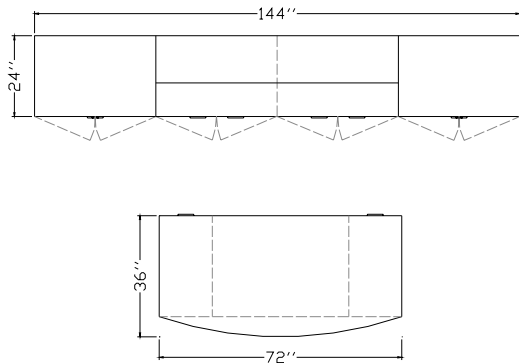

Freestanding Configurations

AMBITION Executive Casegoods

Typical AC-FS-05

Description	Model Number	Dimensions	ML Price	HPL Price
72 x 36 Double Pedestal Bow Front Desk with Pencil, File, File, Pedestal, Surface Mounted Glass Modesty Panel	ADPDG 7236 PFF	72 x 36 x 29	4199	4482
72 x 24 Knee-well Credenza with Pencil, File, File Pedestal	AC 7224 PFF	72 x 24 x 29	2377	2595
72 x 44 Hinged Door Overhead with Sorters	AHD 7244 S	72 x 14 x 44	1616	1817
Tackboard G1	TB 72	72 x 24	290	290
Tasklight	TL 48		313	313
24 x 73 Storage & Bookcase Tower	AST 2473 BCFFDR	24 x 24 x 73	1847	1956
24 x 73 Storage & Bookcase Tower	AST 2473 BCFFDL	24 x 24 x 73	1847	1956
Workstation List Price:			\$ 12489	\$ 13409

Typical AC-FS-06

Description	Model Number	Dimensions	ML Price	HPL Price
72 x 36 Double Pedestal Bow Front Desk with Pencil, File, File, Pedestal, Surface Mounted Glass Modesty Panel	ADPD 7236B PFF	72 x 36 x 29	2483	2765
72 x 24 Storage Credenza	ASC 7224	72 x 24 x 29	1954	2313
72 x 44 Hinged Door Overhead	AHD 7244	72 x 14 x 44	1285	1578
Tackboard G1	TB 72	72 x 24	290	290
Tasklight	TL 48		313	313
30 x 73 Lateral File & Glass Door Storage Cabinet	ALSC 3073 GD	30 x 24 x 73	2739	2841
30 x 73 Lateral File & Glass Door Storage Cabinet	ALSC 3073 GD	30 x 24 x 73	2739	2841
Workstation List Price:			\$ 11803	\$ 12941