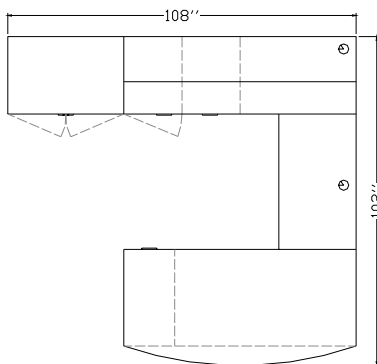

Typical AC-US-10

Description	Model Number	Dimensions	ML Price	HPL Price
72 x 24 Credenza with Storage & Pencil, File, File Pedestal	AC 7224 SPFFL	72 x 24 x 29	1799	2011
Right Cable Grommet	CGR		35	35
42 x 24 Bridge Extension	ABE 4224	42 x 24 x 29	469	554
Centre Cable Grommet	CGC		35	35
72 x 36 Bow Front Single Pedestal Desk with Pencil, File, File	ASPDM 7236B PFFR	72 x 36 x 29	2034	2271
Metal Perforated Modesty Panel				
72 x 44 Hinged Door Overhead	AHD 7244	72 x 14 x 44	1285	1578
Tackboard G1	TB 72	72 x 24	290	290
Tasklight	TL 48		313	313
36 x 73 Lateral & Glass Storage Cabinet	ALSC 3673 GD	36 x 24 x 73	2885	2967

Workstation List Price:

$ 9145 $ 10054