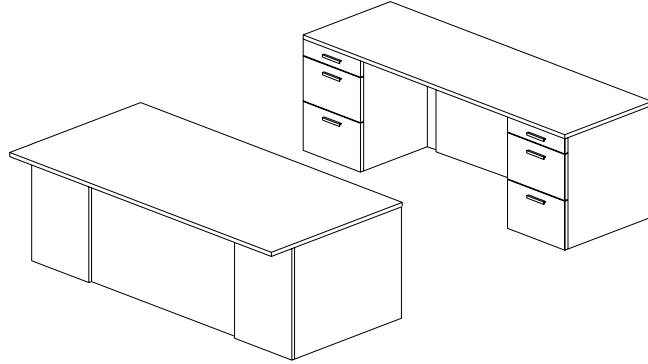

Freestanding Configurations

AMBITION Executive Casegoods

Typical AC-FS-01

Description	Model Number	Dimensions	ML Price	HPL Price
72 x 36 Double Pedestal Desk with Pencil, Box, Box, File Pedestal	ADPD 7236 PBBF	72 x 36 x 29	2571	2854
72 x 24 Knee-space Credenza with Pencil, File, File Pedestal	AC 7224 PFF	72 x 24 x 29	2377	2595
Workstation List Price:			$ 4948	$ 5449