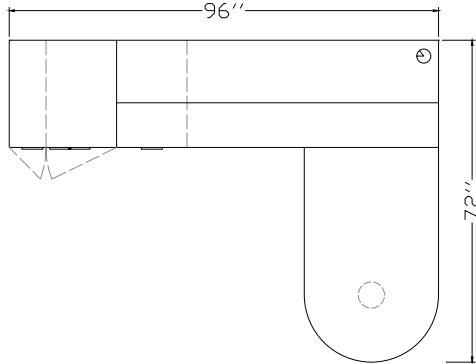

"L" Shape Configurations

AMBITION Executive Casegoods

Typical AC-LS-17

Description	Model Number	Dimensions	ML Price	HPL Price
72 x 24 Single Pedestal Desk with Pencil, File, File	ASPD 7224 PFFL	72 x 24 x 29	1574	1747
Left Cable Grommet	CGL		35	35
48 x 30 "D" Shape Conference Extension with Post Leg	ACE 4830 D	48 x 30 x 29	751	849
72 x 44 Hinged Door Overhead	AHD 7244	72 x 14 x 44	1285	1578
Tackboard G1	TB 72	72 x 24	290	290
Tasklight	TL 48		313	313
24 x 73 Storage & Wardrobe Tower with File, File	AST 2473 FFDWL	24 x 24 x 73	1829	1993
Workstation List Price:			$ 6077	$ 6805