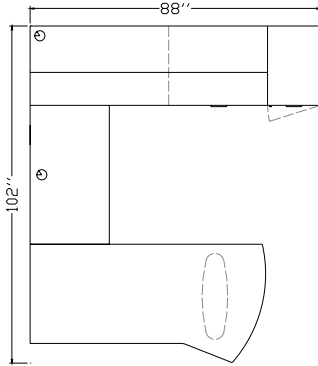

“U” Shape Configurations

AMBITION Executive Casegoods

Typical AC-US-17

Description	Model Number	Dimensions	ML Price	HPL Price
72 x 24 Credenza with Pencil, 2 Drawer Lateral File	AC 7224 PLFR	72 x 24 x 29	1969	2198
Left Cable Grommet	CGL		35	35
42 x 24 Bridge Extension	ABE 4224	42 x 24 x 29	469	554
Centre Cable Grommet	CGC		35	35
72 x 30 x 36 “Wing” Shape Conference Return with Elliptical Base	ACT 7230 WRE	72 x 30 x 29	2153	2328
72 x 44 Hinged Glass Door Overhead	AHDG 7244	72 x 14 x 44	1922	1922
Tackboard G1	TB 72	72 x 24	290	290
Tasklight	TL 48		313	313
16 x 73 Tower with File, File & Glass Storage	AST 1673 FFGDR	16 x 24 x 73	1911	1948

Workstation List Price:

$ 9097 $ 9623