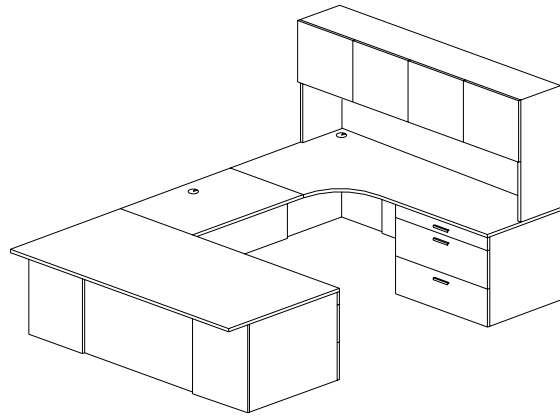

Workstation List Price:

\$ 11060 \$ 11777

“U” Shape Configurations

AMBITION Executive Casegoods

Typical AC-US-5

Description	Model Number	Dimensions	ML Price	HPL Price
72 x 24 Credenza with Pencil, File, File Pedestal	AC 7224 PFFR	72 x 24 x 29	1574	1747
Left Cable Grommet	CGL		35	35
36 x 24 Bridge Extension	ABE 3624	36 x 24 x 29	460	546
Centre Cable Grommet	CGC		35	35
72 x 42 x 30 x 24 Bow Front Left Extended Curve Corner Pedestal	AEC 7242B C PFFL	72 x 42 x 36 x 24	2062	2418
Return with Pencil, File, File				
72 x 44 Hinged Door Overhead	AHD 7244	72 x 14 x 44	1285	1578
Tackboard G1	TB 72	72 x 24	290	290
Tasklight	TL 48		313	313

Workstation List Price: \$ 6054 \$ 6962

Typical AC-US-6

Description	Model Number	Dimensions	ML Price	HPL Price
72 x 24 Credenza with Pencil, File, File Pedestal	AC 7224 PFFR	72 x 24 x 29	1574	1747
Left Cable Grommet	CGL		35	35
36 x 24 Bridge Extension	ABE 3624	36 x 24 x 29	460	546
Centre Cable Grommet	CGC		35	35
72 x 42 x 30 x 24 Bow Front Left Extended Curve Corner Pedestal	AECG 7242B C PFFL	72 x 42 x 36 x 24	3732	4088
Return with Pencil, File, File, Surface Mounted Glass Modesty Panel				
72 x 44 Hinged Glass Door Overhead	AHDG 7244	72 x 14 x 44	1922	1922
Tackboard G1	TB 72	72 x 24	290	290
Tasklight	TL 48		313	313
16 x 73 Storage Tower with File, File	AST 1673 FFDR	16 x 24 x 73	1451	1560

Workstation List Price: \$ 9812 \$ 10536

“U” Shape Configurations

AMBITION Executive Casegoods

Typical AC-US-7

Description	Model Number	Dimensions	ML Price	HPL Price
72 x 36 x 24 Right Extended Curve Corner with Pencil, 2 Drawer Lateral File	AEC 7236 C PLFR	72 x 36 x 24	2220	2621
36 x 24 Bridge Extension	ABE 3624	36 x 24 x 29	460	546
Centre Cable Grommet	CGC		35	35
72 x 36 Single Pedestal Desk with Pencil, File, File	ASPD 7236 PFFL	72 x 36	1955	2192
72 x 44 Hinged Door Overhead	AHD 7244	72 x 14 x 44	1285	1578
Tackboard G1	TB 72	72 x 24	290	290
Tasklight	TL 48		313	313