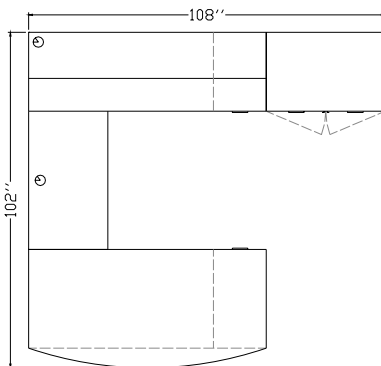

Typical AC-US-2

Description	Model Number	Dimensions	ML Price	HPL Price
72 x 24 Credenza with Pencil, File, File Pedestal	AC 7224 PFFR	72 x 24 x 29	1574	1747
Left Cable Grommet	CGL		35	35
42 x 24 Bridge Extension	ABE 4224	42 x 24 x 29	469	554
Centre Cable Grommet	CGC		35	35
72 x 36 Single Pedestal Bow Front Desk with Pencil, File, File	ASPDG 7236B PFFL	72 x 36 x 29	3638	3882
Surface Mounted Glass Modesty Panel				
72 x 44 Hinged Centre Glass Door Overhead	AHDGC 7244	72 x 14 x 44	1604	1750
Tackboard G1	TB 72	72 x 24	290	290
Tasklight	TL 48		313	313
36 x 73 Lateral File & Storage Cabinet	ALSC 3673	36 x 24 x 73	2086	2331

Workstation List Price: $ 10044 $ 10937