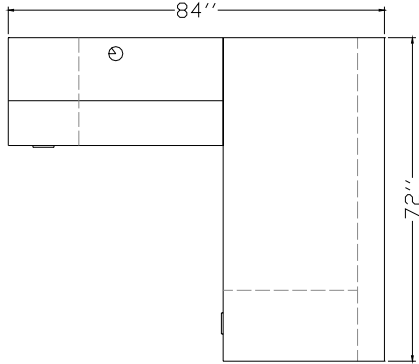

Freestanding Configurations

AMBITION Executive Casegoods

Typical AC-FS-05

Description	Model Number	Dimensions	ML Price	HPL Price
72 x 36 Double Pedestal Bow Front Desk with Pencil, File, File, Pedestal, Surface Mounted Glass Modesty Panel	ADPDG 7236 PFF	72 x 36 x 29	4199	4482
72 x 24 Knee-well Credenza with Pencil, File, File Pedestal	AC 7224 PFF	72 x 24 x 29	2377	2595
72 x 44 Hinged Door Overhead with Sorters	AHD 7244 S	72 x 14 x 44	1616	1817
Tackboard G1	TB 72	72 x 24	290	290
Tasklight	TL 48		313	313
24 x 73 Storage & Bookcase Tower	AST 2473 BCFFDR	24 x 24 x 73	1847	1956
24 x 73 Storage & Bookcase Tower	AST 2473 BCFFDL	24 x 24 x 73	1847	1956
Workstation List Price:			\$ 12489	\$ 13409

Typical AC-FS-06

Description	Model Number	Dimensions	ML Price	HPL Price
72 x 36 Double Pedestal Bow Front Desk with Pencil, File, File, Pedestal, Surface Mounted Glass Modesty Panel	ADPD 7236B PFF	72 x 36 x 29	2483	2765
72 x 24 Storage Credenza	ASC 7224	72 x 24 x 29	1954	2313
72 x 44 Hinged Door Overhead	AHD 7244	72 x 14 x 44	1285	1578
Tackboard G1	TB 72	72 x 24	290	290
Tasklight	TL 48		313	313
30 x 73 Lateral File & Glass Door Storage Cabinet	ALSC 3073 GD	30 x 24 x 73	2739	2841
30 x 73 Lateral File & Glass Door Storage Cabinet	ALSC 3073 GD	30 x 24 x 73	2739	2841
Workstation List Price:			\$ 11803	\$ 12941

"L" Shape Configurations

AMBITION Executive Casegoods

Typical AC-LS-01

Description	Model Number	Dimensions	ML Price	HPL Price
72 x 36 Single Pedestal Desk with Pencil, File, File Pedestal	ASPD 7236 PFFR	72 x 36 x 29	1955	2192
48 x 24 Left Executive Pedestal Return with Pencil, File, File Pedestal	AER 4824 PFFL	48 x 24 x 29	1392	1523
Centre Cable Grommet	CGC		35	35
48 x 44 Hinged Door Overhead	AHD 4844	48 x 14 x 44	835	963
Tackboard G1	TB 48	48 x 24	169	169
Tasklight	TL 36		256	256
Workstation List Price:			\$ 4642	\$ 5138