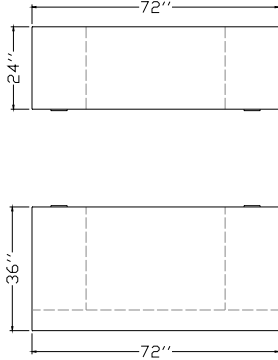

Freestanding Configurations

AMBITION Executive Casegoods

Typical AC-FS-01

Description	Model Number	Dimensions	ML Price	HPL Price
72 x 36 Double Pedestal Desk with Pencil, Box, Box, File Pedestal	ADPD 7236 PBBF	72 x 36 x 29	2571	2854
72 x 24 Knee-space Credenza with Pencil, File, File Pedestal	AC 7224 PFF	72 x 24 x 29	2377	2595
Workstation List Price:			$ 4948	$ 5449