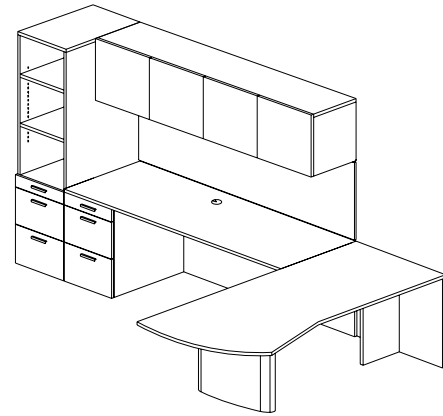

"L" Shape Configurations

AMBITION Executive Casegoods

Typical AC-LS-21

Description	Model Number	Dimensions	ML Price	HPL Price
72 x 24 Left Executive Return with Pencil, File, File Centre Cable Grommet	AER 7224 PFFL	72 x 24 x 29	1481	1655
	CGC		35	35
72 x 30 x 36dia "P" Shape Conference Return with Post Leg	ACT 7230 PL	72 x 30 x 29	1078	1253
72 x 18 Wall Mount Hinged Glass Door Overhead	AHDG 7218 WM	72 x 14 x 18	1688	1688
Wall Mount Tackboard G1	TB 72 WM	72 x 24	308	308
Tasklight	TL 48		313	313
24 x 73 Glass Door Storage & Wardrobe Tower with File, File	AST 2473 FFGDWL	24 x 24 x 73	2230	2321
Workstation List Price:			\$ 7133	\$ 7573

Typical AC-LS-22

Description	Model Number	Dimensions	ML Price	HPL Price
72 x 24 Left Executive Return with Pencil, File, File Pedestal Centre Cable Grommet	AER 7224 PFFL	72 x 24 x 29	1481	1655
	CGC		35	35
72 x 30 x 36 "P" Shape Conference Return with Post leg	ACT 7236 PL	72 x 36 x 29	1078	1253
72 x 18 Wall Mount Hinged Door Overhead	AHD 7218 WM	72 x 14 x 18	1217	1335
Wall Mount Tackboard G1	TB 72 WM	72 x 24	308	308
Tasklight	TL 48		313	313
16 x 73 Storage Tower Upper Bookcase with Pencil, File, File	AST 1673 PFFBC	16 x 24 x 73	1426	1468
Workstation List Price:			\$ 5858	\$ 6367

"L" Shape Configurations

AMBITION Executive Casegoods

Typical AC-LS-23

Description	Model Number	Dimensions	ML Price	HPL Price
72 x 24 Left Executive Return with Pencil, File, File Centre Cable Grommet	AER 7224 PFFL	72 x 24 x 29	1481	1655
	CGC		35	35
72 x 30 x 36 "Wing" Shape Conference Return with Elliptical Base	ACT 7230 WLE	72 x 30 x 29	2153	2328
72 x 18 Wall Mount Hinged Door Overhead	AHD 7218 WM	72 x 14 x 18	1217	1335
Wall Mount Tackboard G1	TB 72 WM	72 x 24	308	308
Tasklight	TL 48		313	313
16 x 73 Storage Tower Upper Bookcase with Pencil, File, File	AST 1673 PFFBC	16 x 24 x 73	1426	1468
Workstation List Price:			\$ 6933	\$ 7442