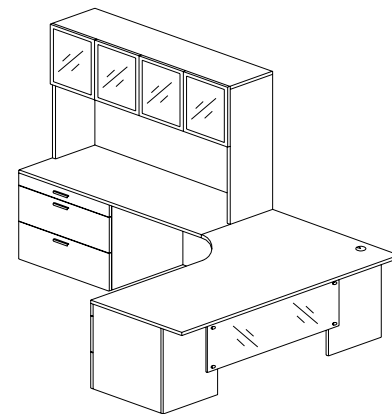

Typical AC-LS-10

Description	Model Number	Dimensions	ML Price	HPL Price
72 x 42 x 30 x 24 Right Extended Curve Corner Pedestal Return with Pencil, File, File Pedestal, Surface Mounted Glass Modesty Panel	AECG 7242 C PFFR	72 x 42 x 36 x 24	3692	4048
60 x 24 Left Executive Return with Pencil, 2 Drawer Lateral File	AER 6024 PLFL	60 x 24 x 29	1795	1992
Right Cable Grommet	CGR		35	35
60 x 44 Hinged Glass Door Overhead	AHDG 6044	60 x 14 x 44	1671	1671
Tackboard G1	TB 6024	60 x 24	174	174
Tasklight	TL 48		313	313
Workstation List Price:			$ 7680	$ 8233