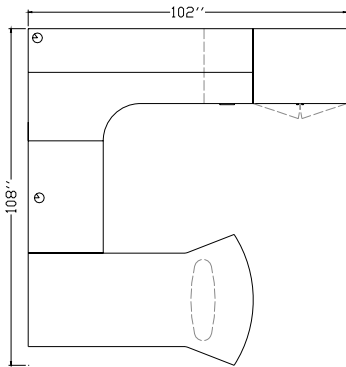

Typical AC-US-18

Description	Model Number	Dimensions	ML Price	HPL Price
72 x 36 x 24 Right Extended Curve Corner with Pencil, Box, Box, File Pedestal	AEC 7236 C PBBFR	72 x 36 x 24	1969	2325
36 x 24 Bridge Extension	ABE 3624	36 x 24 x 29	460	546
Centre Cable Grommet	CGC		35	35
72 x 30 x 36 Fan Shape Conference Return with Elliptical Base	ACT 7230 FE	72 x 30 x 29	2153	2328
72 x 44 Hinged Centre Glass Door Overhead	AHDGC 7244	72 x 14 x 44	1604	1750
Tackboard G1	TB 72	72 x 24	290	290
Tasklight	TL 48		313	313
30 x 73 Lateral Storage Cabinet	ALSC 3073	30 x 24 x 73	1949	2196

Workstation List Price:

$ 8773 $ 9783