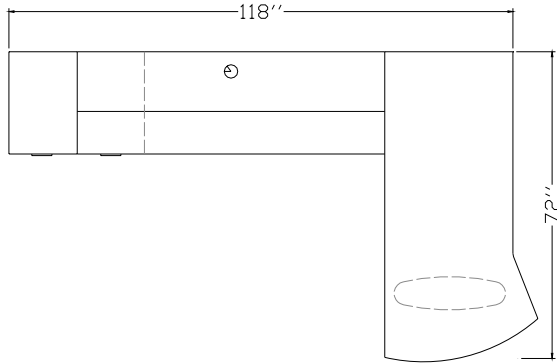

"L" Shape Configurations

AMBITION Executive Casegoods

Typical AC-LS-23

Description	Model Number	Dimensions	ML Price	HPL Price
72 x 24 Left Executive Return with Pencil, File, File Centre Cable Grommet	AER 7224 PFFL	72 x 24 x 29	1481	1655
	CGC		35	35
72 x 30 x 36 "Wing" Shape Conference Return with Elliptical Base	ACT 7230 WLE	72 x 30 x 29	2153	2328
72 x 18 Wall Mount Hinged Door Overhead	AHD 7218 WM	72 x 14 x 18	1217	1335
Wall Mount Tackboard G1	TB 72 WM	72 x 24	308	308
Tasklight	TL 48		313	313
16 x 73 Storage Tower Upper Bookcase with Pencil, File, File	AST 1673 PFFBC	16 x 24 x 73	1426	1468
Workstation List Price:			$ 6933	$ 7442