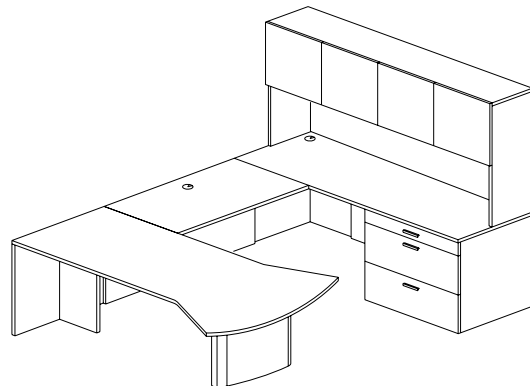

Typical AC-US-16

Description	Model Number	Dimensions	ML Price	HPL Price
72 x 24 Credenza with Pencil, 2 Drawer Lateral File	AC 7224 PLFR	72 x 24 x 29	1969	2198
Left Cable Grommet	CGL		35	35
42 x 24 Bridge Extension	ABE 4224	42 x 24 x 29	469	554
Centre Cable Grommet	CGC		35	35
72 x 30 x 36 Fan Shape Conference Return with Elliptical Base	ACT 7230 FE	72 x 30 x 29	2153	2328
72 x 44 Hinged Door Overhead	AHD 7244	72 x 14 x 44	1285	1578
Tackboard G1	TB 72	72 x 24	290	290
Tasklight	TL 48		313	313

Workstation List Price: **$ 6549 $ 7331**