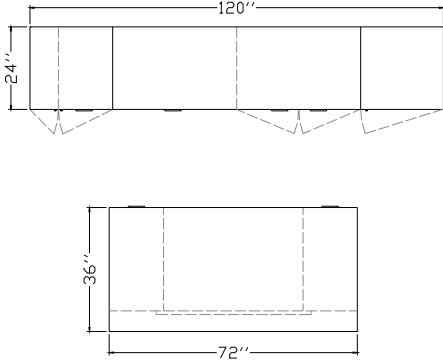

Storage Towers and Cabinets

All storage towers and cabinet frames are ¾" melamine construction. Door Fronts are available in melamine and high pressure laminates or glass (frosted or clear finish). Towers are available in 16" and 24" widths. Storage cabinets are available in 30" and 36" widths. All units are offered at 73" high. Units include 1-1/2" leveling glide.

Typical AC-FS-02

Description	Model Number	Dimensions	ML Price	HPL Price
72 x 36 Double Pedestal Bow Front Desk with Pencil, Box, Box, File Pedestal, Perforated Metal Modesty Panel	ADPDM 7236BPBBF	72 x 36 x 29	3032	3314
72 x 24 Storage Credenza with Pencil, File, File Pedestal	ASC 7224 PFF	72 x 24 x 29	2625	2914
Workstation List Price:			\$ 5657	\$ 6228

Freestanding Configurations

AMBITION Executive Casegoods

Typical AC-FS-03

Description	Model Number	Dimensions	ML Price	HPL Price
72 x 36 Double Pedestal Bow Front Desk with Pencil, File, File, Pedestal, Surface Mounted Glass Modesty Panel	ADPDG 7236 PFF	72 x 36 x 29	4199	4482
72 x 24 Lateral & Storage Credenza	ALSC 7224	72 x 24 x 29	2484	2862
72 x 44 Hinged Glass Door Overhead	AHDG 7244	72 x 14 x 44	1922	1922
Tackboard G1	TB 72	72 x 24	290	290
Tasklight	TL 48		313	313
24 x 73 Glass Door Storage & Wardrobe Tower with File, File	AST 2473 FFGDWL	24 x 24 x 73	2230	2321
24 x 73 Storage Tower	AST 2473 DR	24 x 24 x 73	1308	1468
Workstation List Price:			\$ 12746	\$ 13658