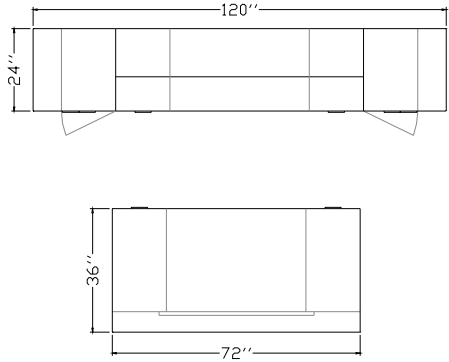

Freestanding Configurations

AMBITION Executive Casegoods

Typical AC-FS-03

Description	Model Number	Dimensions	ML Price	HPL Price
72 x 36 Double Pedestal Bow Front Desk with Pencil, File, File, Pedestal, Surface Mounted Glass Modesty Panel	ADPDG 7236 PFF	72 x 36 x 29	4199	4482
72 x 24 Lateral & Storage Credenza	ALSC 7224	72 x 24 x 29	2484	2862
72 x 44 Hinged Glass Door Overhead	AHDG 7244	72 x 14 x 44	1922	1922
Tackboard G1	TB 72	72 x 24	290	290
Tasklight	TL 48		313	313
24 x 73 Glass Door Storage & Wardrobe Tower with File, File	AST 2473 FFGDWL	24 x 24 x 73	2230	2321
24 x 73 Storage Tower	AST 2473 DR	24 x 24 x 73	1308	1468
Workstation List Price:			\$ 12746	\$ 13658

Typical AC-FS-04

Description	Model Number	Dimensions	ML Price	HPL Price
72 x 36 Double Pedestal Bow Front Desk with Pencil, File, File, Pedestal, Surface Mounted Glass Modesty Panel	ADPD 7236B PFF	72 x 36 x 29	2483	2765
72 x 24 Storage Credenza	ASC 7224	72 x 24 x 29	1954	2313
72 x 44 Hinged Door Overhead	AHD 7244	72 x 14 x 44	1285	1578
Tackboard G1	TB 72	72 x 24	290	290
Tasklight	TL 48		313	313
16 x 73 Glass Door Storage Tower with File, File	AST 1673 FFGDL	16 x 24 x 73	1911	1948
16 x 73 Glass Door Storage Tower with File, File	AST 1673 FFGDR	16 x 24 x 73	1911	1948
Workstation List Price:			\$ 10147	\$ 11155

Freestanding Configurations

AMBITION Executive Casegoods

Typical AC-FS-05

Description	Model Number	Dimensions	ML Price	HPL Price
72 x 36 Double Pedestal Bow Front Desk with Pencil, File, File, Pedestal, Surface Mounted Glass Modesty Panel	ADPDG 7236 PFF	72 x 36 x 29	4199	4482
72 x 24 Knee-well Credenza with Pencil, File, File Pedestal	AC 7224 PFF	72 x 24 x 29	2377	2595
72 x 44 Hinged Door Overhead with Sorters	AHD 7244 S	72 x 14 x 44	1616	1817
Tackboard G1	TB 72	72 x 24	290	290
Tasklight	TL 48		313	313
24 x 73 Storage & Bookcase Tower	AST 2473 BCFFDR	24 x 24 x 73	1847	1956
24 x 73 Storage & Bookcase Tower	AST 2473 BCFFDL	24 x 24 x 73	1847	1956
Workstation List Price:			\$ 12489	\$ 13409