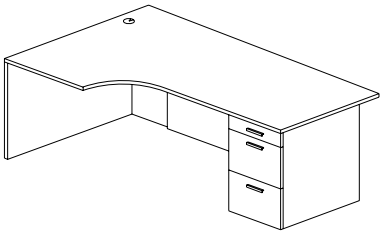

AMBITION Executive Casegoods

Description	Model Number	Dimensions	ML Price	HPL Price

Extended Curve Corner Single Pedestal Desks

Extended Curve Corner Single Pedestal Desk - Laminate Modesty

AEC 7242 C PFFR	72 x 42 x 36 x 24	1971	2328
AEC 7242 C PFFL	72 x 42 x 36 x 24	1971	2328

Extended Curve Corner Single Pedestal Desks - Glass Modesty

AECG 8442 C PFFR	84 x 42 x 36 x 24	3692	4048
AECG 7242 C PFFL	72 x 42 x 36 x 24	3692	4048

Extended Curve Corner Single Pedestal Desks - Metal Modesty

AECM 8442 C PFFR	84 x 42 x 36 x 24	2354	2710
AECM 7242 C PFFL	72 x 42 x 36 x 24	2354	2710