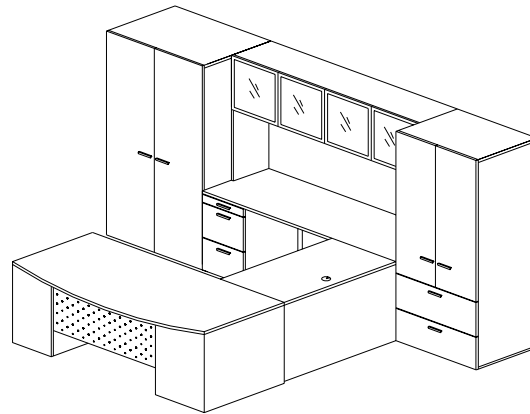

“U” Shape Configurations

AMBITION Executive Casegoods

Typical AC-US-9

Description	Model Number	Dimensions	ML Price	HPL Price
72 x 24 Credenza with Pencil, File, File Pedestal	AC 7224 PFFL	72 x 24 x 29	1574	1747
Right Cable Grommet	CGR		35	35
42 x 24 Bridge Extension	ABE 4224	42 x 24 x 29	469	554
Centre Cable Grommet	CGC		35	35
72 x 36 Bow Front Single Pedestal Desk with Pencil, File, File	ASPDM 7236B PFFR	72 x 36 x 29	2291	2528
Metal Perforated Modesty Panel				
72 x 44 Hinged Glass Door Overhead	AHDG 7244	72 x 14 x 44	1922	1922
Tackboard G1	TB 72	72 x 24	290	290
Tasklight	TL 48		313	313
30 x 73 Lateral & Storage Cabinet	ALSC 3073	30 x 24 x 73	1949	2196
36 x 73 Storage Cabinet	ASC 3673	36 x 24 x 73	1732	1972

Workstation List Price:

$ 10610 $ 11592