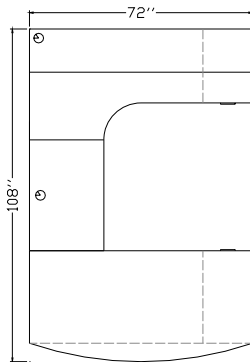

Typical AC-US-8

Description	Model Number	Dimensions	ML Price	HPL Price
72 x 36 x 24 Right Extended Curve Corner with Pencil, File, File	AEC 7236 C PFFR	72 x 36 x 24	1969	2325
36 x 24 Bridge Extension	ABE 3624	36 x 24 x 29	460	546
Centre Cable Grommet	CGC		35	35
72 x 36 Bow Front Single Pedestal Desk with Pencil, File, File	ASPDG 7236 PFFL	72 x 36	3638	3882
Surface Mounted Glass Modesty Panel	AHDG 7244	72 x 14 x 44	1922	1922
72 x 44 Hinged Glass Door Overhead	TB 72	72 x 24	290	290
Tackboard G1	TL 48		313	313

Workstation List Price: $ 8627 $ 9313