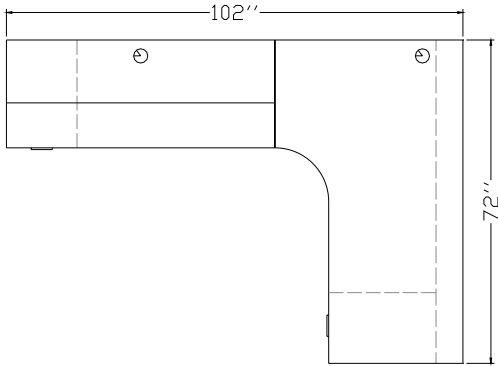

"L" Shape Configurations

AMBITION Executive Casegoods

Typical AC-LS-03

Description	Model Number	Dimensions	ML Price	HPL Price
72 x 36 Single Pedestal Bow Front Desk with Pencil, File, File Pedestal	ASPD 7236B PFFR	72 x 36 x 29	2034	2271
42 x 24 Left Executive Pedestal Return with Pencil, File, File Pedestal	AER 4224 PFFL	42 x 24 x 29	1365	1496
Centre Cable Grommet	CGC		35	35
42 x 18 Wall Mount Hinged Door Overhead	AHD 4218 WM	42 x 14 x 18	827	896
Tackboard G1	TB 42	42 x 24	161	161
Tasklight	TL 36		256	256
Workstation List Price:			\$ 4678	\$ 5115

Typical AC-LS-04

Description	Model Number	Dimensions	ML Price	HPL Price
72 x 36 Single Pedestal Bow Front Desk with Pencil, File, File Pedestal	ASPDG 7236B PFFR	72 x 36 x 29	3638	3882
Surface Mounted Glass Modesty Panel				
42 x 24 Left Executive Pedestal Return with Pencil, File, File Pedestal	AER 4224 PFFL	42 x 24 x 29	1365	1496
Centre Cable Grommet	CGC		35	35
42 x 18 Wall Mount Hinged Glass Door Overhead	AHDG 4218 WM	42 x 14 x 18	1121	1121
Tackboard G1	TB 42	42 x 24	161	161
Tasklight	TL 36		256	256
Workstation List Price:			\$ 6576	\$ 6951

"L" Shape Configurations

AMBITION Executive Casegoods

Typical AC-LS-05

Description	Model Number	Dimensions	ML Price	HPL Price
72 x 42 x 30 x 24 Right Extended Curve Corner Pedestal Return with Pencil, File, File Pedestal	AEC 7242 C PFFR	72 x 42 x 36 x 24	1971	2328
60 x 24 Left Executive Return with Pencil, File, File Pedestal	AER 6024 PFFL	60 x 24 x 29	1431	1583
Centre Cable Grommet	CGC		35	35
60 x 44 Hinged Door Overhead	AHD 6044	60 x 14 x 44	1073	1242
Tackboard G1	TB 60	60 x 24	174	174
Tasklight	TL 48		313	313
Workstation List Price:			\$ 4997	\$ 5675