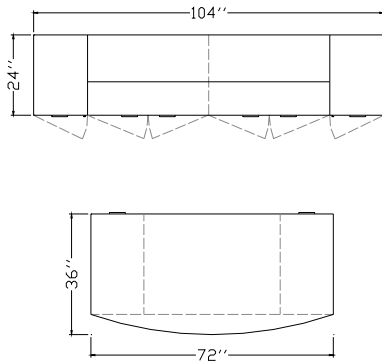

Typical AC-FS-04

Description	Model Number	Dimensions	ML Price	HPL Price
72 x 36 Double Pedestal Bow Front Desk with Pencil, File, File, Pedestal, Surface Mounted Glass Modesty Panel	ADPD 7236B PFF	72 x 36 x 29	2483	2765
72 x 24 Storage Credenza	ASC 7224	72 x 24 x 29	1954	2313
72 x 44 Hinged Door Overhead	AHD 7244	72 x 14 x 44	1285	1578
Tackboard G1	TB 72	72 x 24	290	290
Tasklight	TL 48		313	313
16 x 73 Glass Door Storage Tower with File, File	AST 1673 FFGDL	16 x 24 x 73	1911	1948
16 x 73 Glass Door Storage Tower with File, File	AST 1673 FFGDR	16 x 24 x 73	1911	1948
Workstation List Price:			$ 10147	$ 11155