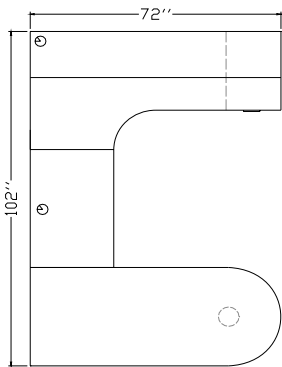

Typical AC-US-14

Description	Model Number	Dimensions	ML Price	HPL Price
72 x 36 x 24 Right Extended Curve Corner with Pencil, File, File Pedestal	AEC 7236 C PFFR	72 x 36 x 24	1969	2325
36 x 24 Bridge Extension	ABE 3624	36 x 24 x 29	460	546
Centre Cable Grommet	CGC		35	35
72 x 30 “D” Shape Conference Return with Post Leg	ACT 7230 D	72 x 30 x 29	1071	1217
72 x 44 Hinged Glass Door Overhead	AHDG 7244	72 x 14 x 44	1922	1922
Tackboard G1	TB 72	72 x 24	290	290
Tasklight	TL 48		313	313

Workstation List Price: $ 6060 $ 6648