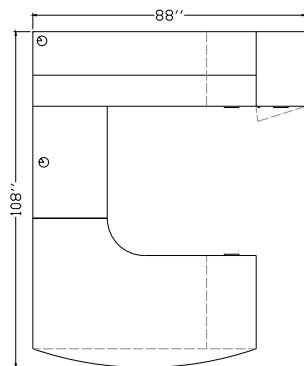

Typical AC-US-6

Description	Model Number	Dimensions	ML Price	HPL Price
72 x 24 Credenza with Pencil, File, File Pedestal	AC 7224 PFFR	72 x 24 x 29	1574	1747
Left Cable Grommet	CGL		35	35
36 x 24 Bridge Extension	ABE 3624	36 x 24 x 29	460	546
Centre Cable Grommet	CGC		35	35
72 x 42 x 30 x 24 Bow Front Left Extended Curve Corner Pedestal	AECG 7242B C PFFL	72 x 42 x 36 x 24	3732	4088
Return with Pencil, File, File, Surface Mounted Glass Modesty Panel				
72 x 44 Hinged Glass Door Overhead	AHDG 7244	72 x 14 x 44	1922	1922
Tackboard G1	TB 72	72 x 24	290	290
Tasklight	TL 48		313	313
16 x 73 Storage Tower with File, File	AST 1673 FFDR	16 x 24 x 73	1451	1560

Workstation List Price: $ 9812 $ 10536