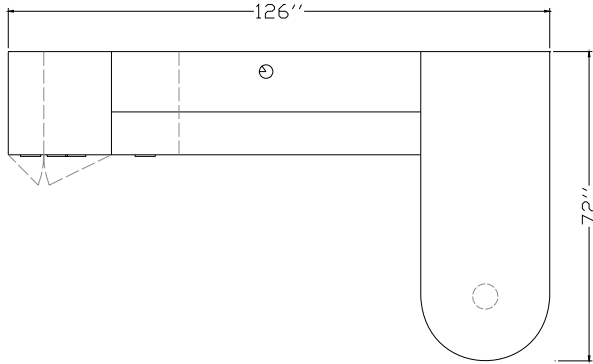

"L" Shape Configurations

AMBITION Executive Casegoods

Typical AC-LS-19

Description	Model Number	Dimensions	ML Price	HPL Price
72 x 24 Left Executive Return with Pencil, File, File Centre Cable Grommet	AER 7224 PFFL	72 x 24 x 29	1481	1655
	CGC		35	35
72 x 30 "D" Shape Conference Return with Post Leg	ACT 7230 D	72 x 30 x 29	1071	1217
72 x 18 Wall Mount Hinged Door Overhead	AHD 7218 WM	72 x 14 x 18	1217	1335
Wall Mount Tackboard G1	TB 72 WM	72 x 24	308	308
Tasklight	TL 48		313	313
24 x 73 Storage & Wardrobe Tower with File, File	AST 2473 FFDWL	24 x 24 x 73	1829	1993
Workstation List Price:			$ 6254	$ 6856