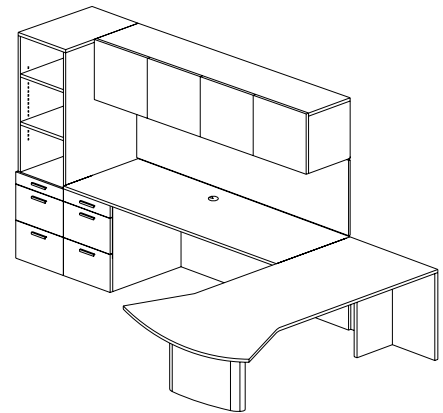

Typical AC-LS-24

Description	Model Number	Dimensions	ML Price	HPL Price
72 x 24 Left Executive Return with Pencil, File, File Pedestal Centre Cable Grommet	AER 7224 PFFL	72 x 24 x 29	1481	1655
	CGC		35	35
72 x 30 x 36 "Fan" Shape Conference Return with Elliptical Base	ACT 7230 FE	72 x 30 x 29	2153	2328
72 x 18 Wall Mount Hinged Door Overhead	AHD 7218 WM	72 x 14 x 18	1217	1335
Wall Mount Tackboard G1	TB 72 WM	72 x 24	308	308
Tasklight	TL 48		313	313
16 x 73 Storage Tower Upper Bookcase with Pencil, File, File	AST 1673 PFFBC	16 x 24 x 73	1426	1468
Workstation List Price:			$ 6933	$ 7442