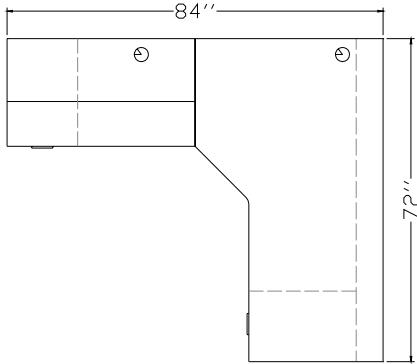

"L" Shape Configurations

AMBITION Executive Casegoods

Typical AC-LS-11

Description	Model Number	Dimensions	ML Price	HPL Price
72 x 42 x 30 x 24 Bow Front Right Extended Curve Corner Pedestal Return with Pencil, File, File Pedestal	AEC 7242B C PFFR	72 x 42 x 36 x 24	2062	2418
60 x 24 Left Executive Return with Pencil, File, File Pedestal	AER 6024 PFFL	60 x 24 x 29	1431	1583
Centre Cable Grommet	CGC		35	35
60 x 44 Hinged Door Overhead	AHD 6044	60 x 14 x 44	1073	1242
Tackboard G1	TB 60	60 x 24	174	174
Tasklight	TL 48		313	313
Workstation List Price:			\$ 5088	\$ 5765

Typical AC-LS-12

Description	Model Number	Dimensions	ML Price	HPL Price
72 x 42 x 30 x 24 Bow Front Right Extended Curve Corner Pedestal Return with Pencil, File, File Pedestal, Surface Mounted Glass Modesty Panel	AECG 7242B C PFFR	72 x 42 x 36 x 24	3732	4088
60 x 24 Left Executive Return with Pencil, 2 Drawer Lateral File	AER 6024 PLFL	60 x 24 x 29	1431	1583
Right Cable Grommet	CGR		35	35
60 x 44 Hinged Glass Door Overhead	AHDG 6044	60 x 14 x 44	1671	1671
Tackboard G1	TB 6024	60 x 24	174	174
Tasklight	TL 48		313	313
Workstation List Price:			\$ 7356	\$ 7864

"L" Shape Configurations

AMBITION Executive Casegoods

Typical AC-LS-13

Description	Model Number	Dimensions	ML Price	HPL Price
72 x 42 x 30 x 24 Right Extended Corner Pedestal Return with Pencil, File, File Pedestal	AEC 7242 S PFFR	72 x 42 x 36 x 24	1971	2328
42 x 24 Left Executive Return with Pencil, File, File Pedestal	AER 4224 PFFL	42 x 24 x 29	1365	1496
Centre Cable Grommet	CGC		35	35
42 x 44 Hinged Door Overhead	AHD 4244	42 x 14 x 44	816	944
Tackboard G1	TB 42	42 x 24	152	152
Tasklight	TL 36		256	256
Workstation List Price:			\$ 4595	\$ 5211