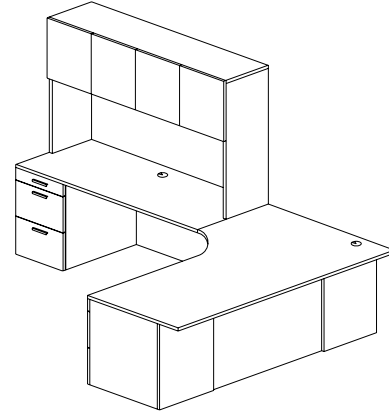

"L" Shape Configurations

AMBITION Executive Casegoods

Typical AC-LS-03

Description	Model Number	Dimensions	ML Price	HPL Price
72 x 36 Single Pedestal Bow Front Desk with Pencil, File, File Pedestal	ASPD 7236B PFFR	72 x 36 x 29	2034	2271
42 x 24 Left Executive Pedestal Return with Pencil, File, File Pedestal	AER 4224 PFFL	42 x 24 x 29	1365	1496
Centre Cable Grommet	CGC		35	35
42 x 18 Wall Mount Hinged Door Overhead	AHD 4218 WM	42 x 14 x 18	827	896
Tackboard G1	TB 42	42 x 24	161	161
Tasklight	TL 36		256	256
Workstation List Price:			\$ 4678	\$ 5115

Typical AC-LS-04

Description	Model Number	Dimensions	ML Price	HPL Price
72 x 36 Single Pedestal Bow Front Desk with Pencil, File, File Pedestal	ASPDG 7236B PFFR	72 x 36 x 29	3638	3882
Surface Mounted Glass Modesty Panel				
42 x 24 Left Executive Pedestal Return with Pencil, File, File Pedestal	AER 4224 PFFL	42 x 24 x 29	1365	1496
Centre Cable Grommet	CGC		35	35
42 x 18 Wall Mount Hinged Glass Door Overhead	AHDG 4218 WM	42 x 14 x 18	1121	1121
Tackboard G1	TB 42	42 x 24	161	161
Tasklight	TL 36		256	256
Workstation List Price:			\$ 6576	\$ 6951

"L" Shape Configurations

AMBITION Executive Casegoods

Typical AC-LS-05

Description	Model Number	Dimensions	ML Price	HPL Price
72 x 42 x 30 x 24 Right Extended Curve Corner Pedestal Return with Pencil, File, File Pedestal	AEC 7242 C PFFR	72 x 42 x 36 x 24	1971	2328
60 x 24 Left Executive Return with Pencil, File, File Pedestal	AER 6024 PFFL	60 x 24 x 29	1431	1583
Centre Cable Grommet	CGC		35	35
60 x 44 Hinged Door Overhead	AHD 6044	60 x 14 x 44	1073	1242
Tackboard G1	TB 60	60 x 24	174	174
Tasklight	TL 48		313	313
Workstation List Price:			\$ 4997	\$ 5675