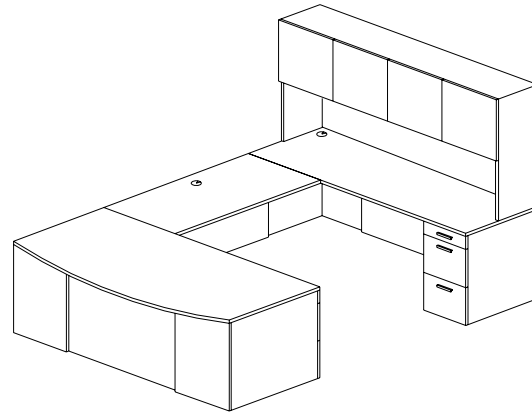

"L" Shape Configurations

AMBITION Executive Casegoods

Typical AC-LS-23

Description	Model Number	Dimensions	ML Price	HPL Price
72 x 24 Left Executive Return with Pencil, File, File Centre Cable Grommet	AER 7224 PFFL	72 x 24 x 29	1481	1655
	CGC		35	35
72 x 30 x 36 "Wing" Shape Conference Return with Elliptical Base	ACT 7230 WLE	72 x 30 x 29	2153	2328
72 x 18 Wall Mount Hinged Door Overhead	AHD 7218 WM	72 x 14 x 18	1217	1335
Wall Mount Tackboard G1	TB 72 WM	72 x 24	308	308
Tasklight	TL 48		313	313
16 x 73 Storage Tower Upper Bookcase with Pencil, File, File	AST 1673 PFFBC	16 x 24 x 73	1426	1468
Workstation List Price:			\$ 6933	\$ 7442

Typical AC-LS-24

Description	Model Number	Dimensions	ML Price	HPL Price
72 x 24 Left Executive Return with Pencil, File, File Pedestal Centre Cable Grommet	AER 7224 PFFL	72 x 24 x 29	1481	1655
	CGC		35	35
72 x 30 x 36 "Fan" Shape Conference Return with Elliptical Base	ACT 7230 FE	72 x 30 x 29	2153	2328
72 x 18 Wall Mount Hinged Door Overhead	AHD 7218 WM	72 x 14 x 18	1217	1335
Wall Mount Tackboard G1	TB 72 WM	72 x 24	308	308
Tasklight	TL 48		313	313
16 x 73 Storage Tower Upper Bookcase with Pencil, File, File	AST 1673 PFFBC	16 x 24 x 73	1426	1468
Workstation List Price:			\$ 6933	\$ 7442

“U” Shape Configurations

AMBITION Executive Casegoods

Typical AC-US-1

Description	Model Number	Dimensions	ML Price	HPL Price
72 x 24 Credenza with Pencil, File, File Pedestal	AC 7224 PFFR	72 x 24 x 29	1574	1747
Left Cable Grommet	CGL		35	35
42 x 24 Bridge Extension	ABE 4224	42 x 24 x 29	469	554
Centre Cable Grommet	CGC		35	35
72 x 36 Single Pedestal Bow Front Desk with Pencil, File, File	ASPD 7236B PFFL	72 x 36 x 29	2034	2271
72 x 44 Hinged Door Overhead	AHD 7244	72 x 14 x 44	1285	1578
Tackboard G1	TB 72	72 x 24	290	290
Tasklight	TL 48		313	313