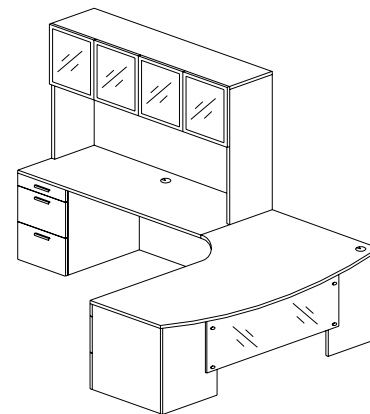

Typical AC-LS-12

Description	Model Number	Dimensions	ML Price	HPL Price
72 x 42 x 30 x 24 Bow Front Right Extended Curve Corner Pedestal Return with Pencil, File, File Pedestal, Surface Mounted Glass Modesty Panel	AECG 7242B C PFFR	72 x 42 x 36 x 24	3732	4088
60 x 24 Left Executive Return with Pencil, 2 Drawer Lateral File	AER 6024 PLFL	60 x 24 x 29	1431	1583
Right Cable Grommet	CGR		35	35
60 x 44 Hinged Glass Door Overhead	AHDG 6044	60 x 14 x 44	1671	1671
Tackboard G1	TB 6024	60 x 24	174	174
Tasklight	TL 48		313	313
Workstation List Price:			$ 7356	$ 7864