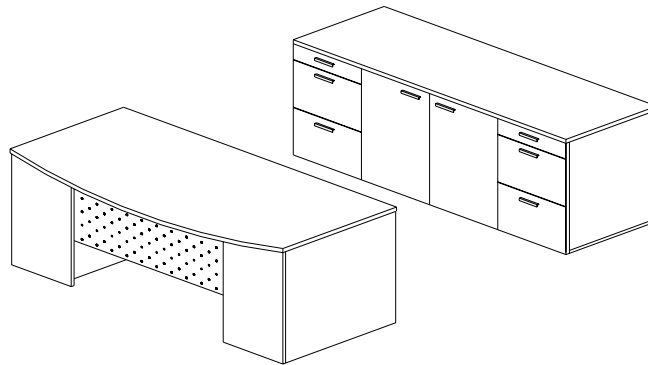

Typical AC-FS-02

Description	Model Number	Dimensions	ML Price	HPL Price
72 x 36 Double Pedestal Bow Front Desk with Pencil, Box, Box, File Pedestal, Perforated Metal Modesty Panel	ADPDM 7236BPBBF	72 x 36 x 29	3032	3314
72 x 24 Storage Credenza with Pencil, File, File Pedestal	ASC 7224 PFF	72 x 24 x 29	2625	2914
Workstation List Price:			$ 5657	$ 6228