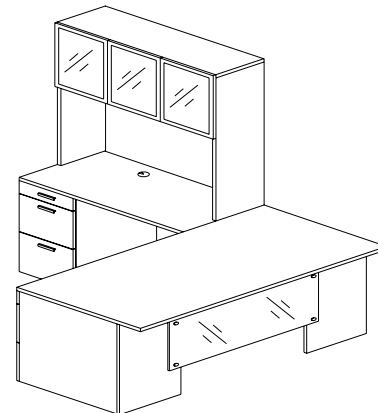

Typical AC-LS-02

Description	Model Number	Dimensions	ML Price	HPL Price
72 x 36 Single Pedestal Desk with Pencil, File, File Pedestal	ASPDG 7236 PFFR	72 x 36 x 29	3559	3803
Surface Mounted Glass Modesty Panel				
48 x 24 Left Executive Pedestal Return with Pencil, File, File Pedestal	AER 4824 PFFL	48 x 24 x 29	1392	1523
Centre Cable Grommet	CGC		35	35
48 x 44 Hinged Glass Door Overhead	AHDG 4844	48 x 14 x 44	1479	1479
Tackboard G1	TB 48	48 x 24	169	169
Tasklight	TL 36		256	256
Workstation List Price:			$ 6890	$ 7265