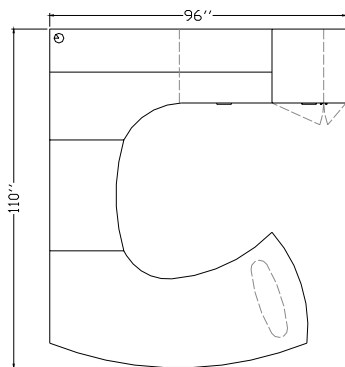

Workstation List Price:

\$ 9145 \$ 10054

“U” Shape Configurations

AMBITION Executive Casegoods

Typical AC-US-11

Description	Model Number	Dimensions	ML Price	HPL Price
72 x 24 Credenza with Pencil, 2 Drawer Lateral File	AC 7224 PLFR	72 x 24 x 29	1969	2198
Left Cable Grommet	CGL		35	35
36 x 24 Bridge Extension	ABE 3624	36 x 24 x 29	460	546
Centre Cable Grommet	CGC		35	35
72 x 42 x 30 x 24 Bow Front Left Extended Curve Corner Pedestal Return with Pencil, File, Surface Mounted Glass Modesty Panel	AECG 7242B C PFFL	72 x 42 x 36 x 24	3732	4088
72 x 44 Hinged Centre Glass Door Overhead	AHDGC 7244	72 x 14 x 44	1604	1750
Tackboard G1	TB 72	72 x 24	290	290
Tasklight	TL 48		313	313
24 x 73 Glass Door Storage & Wardrobe Tower with Pencil, File, File	AST 2473 PFFGDWL	24 x 24 x 73	2311	2408
24 x 73 Glass Door Storage & Wardrobe Tower with Pencil, File, File	AST 2473 PFFGDWR	24 x 24 x 73	2311	2408

Workstation List Price:

\$ 13060 \$ 14071

Typical AC-US-12

Description	Model Number	Dimensions	ML Price	HPL Price
72 x 36 x 24 Right Extended Curve Corner with Pencil, 2 Drawer Lateral File	AEC 7236 C PLFR	72 x 36 x 24	2220	2621
36 x 24 Bridge Extension	ABE 3624	36 x 24 x 29	460	546
84 x 44 x 30 x 24 Left Curve Corner Fin Conference Return with Elliptical Base	AEC 844424 FE	84 x 44 x 30 x 24	2317	2628
72 x 44 Hinged Glass Door Overhead	AHDG 7244	72 x 14 x 44	1922	1922
Tackboard G1	TB 72	72 x 24	290	290
Tasklight	TL 48		313	313
24 x 73 Glass Door Storage & Wardrobe Tower with File, File	AST 2473 FFGDWR	24 x 24 x 73	2230	2321