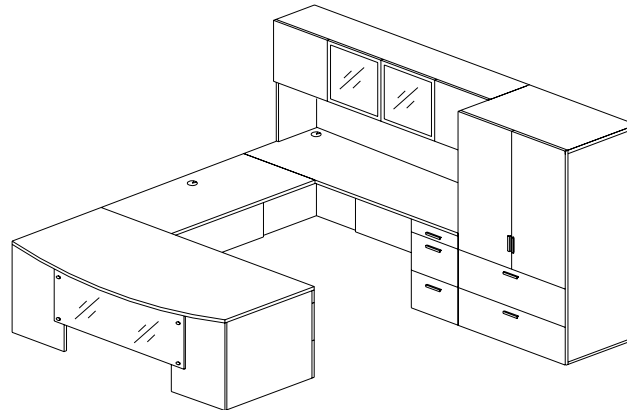

Typical AC-US-2

Description	Model Number	Dimensions	ML Price	HPL Price
72 x 24 Credenza with Pencil, File, File Pedestal	AC 7224 PFFR	72 x 24 x 29	1574	1747
Left Cable Grommet	CGL		35	35
42 x 24 Bridge Extension	ABE 4224	42 x 24 x 29	469	554
Centre Cable Grommet	CGC		35	35
72 x 36 Single Pedestal Bow Front Desk with Pencil, File, File	ASPDG 7236B PFFL	72 x 36 x 29	3638	3882
Surface Mounted Glass Modesty Panel				
72 x 44 Hinged Centre Glass Door Overhead	AHDGC 7244	72 x 14 x 44	1604	1750
Tackboard G1	TB 72	72 x 24	290	290
Tasklight	TL 48		313	313
36 x 73 Lateral File & Storage Cabinet	ALSC 3673	36 x 24 x 73	2086	2331

Workstation List Price: $ 10044 $ 10937