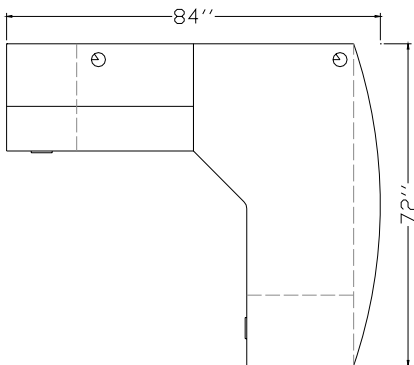

Typical AC-LS-16

Description	Model Number	Dimensions	ML Price	HPL Price
72 x 42 x 30 x 24 Bow Front Right Extended Corner Pedestal Return with Pencil, File, File Pedestal, Surface Mounted Glass Modesty Panel	AECG 7242B S PFFR	72 x 42 x 36 x 24	3732	4088
42 x 24 Left Executive Return with Pencil, 2 Drawer Lateral File	AER 4224 PLFL	42 x 24 x 29	1365	1496
Right Cable Grommet	CGR		35	35
42 x 44 Hinged Glass Door Overhead	AHDG 4244	42 x 14 x 44	1227	1227
Tackboard G1	TB 4224	42 x 24	152	152
Tasklight	TL 36		256	256
Workstation List Price:			$ 6767	$ 7254