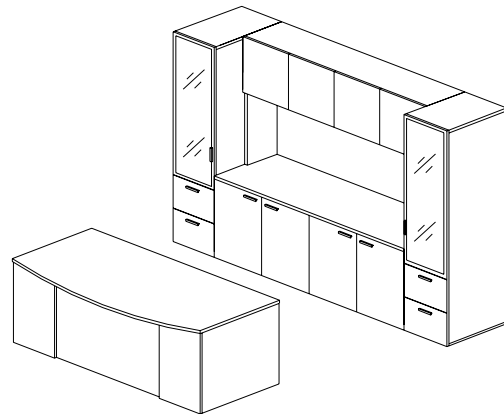

Typical AC-FS-04

Description	Model Number	Dimensions	ML Price	HPL Price
72 x 36 Double Pedestal Bow Front Desk with Pencil, File, File, Pedestal, Surface Mounted Glass Modesty Panel	ADPD 7236B PFF	72 x 36 x 29	2483	2765
72 x 24 Storage Credenza	ASC 7224	72 x 24 x 29	1954	2313
72 x 44 Hinged Door Overhead	AHD 7244	72 x 14 x 44	1285	1578
Tackboard G1	TB 72	72 x 24	290	290
Tasklight	TL 48		313	313
16 x 73 Glass Door Storage Tower with File, File	AST 1673 FFGDL	16 x 24 x 73	1911	1948
16 x 73 Glass Door Storage Tower with File, File	AST 1673 FFGDR	16 x 24 x 73	1911	1948
Workstation List Price:			$ 10147	$ 11155