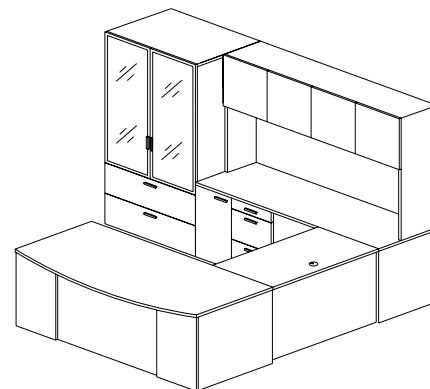

Typical AC-US-10

Description	Model Number	Dimensions	ML Price	HPL Price
72 x 24 Credenza with Storage & Pencil, File, File Pedestal	AC 7224 SPFFL	72 x 24 x 29	1799	2011
Right Cable Grommet	CGR		35	35
42 x 24 Bridge Extension	ABE 4224	42 x 24 x 29	469	554
Centre Cable Grommet	CGC		35	35
72 x 36 Bow Front Single Pedestal Desk with Pencil, File, File	ASPDM 7236B PFFR	72 x 36 x 29	2034	2271
Metal Perforated Modesty Panel				
72 x 44 Hinged Door Overhead	AHD 7244	72 x 14 x 44	1285	1578
Tackboard G1	TB 72	72 x 24	290	290
Tasklight	TL 48		313	313
36 x 73 Lateral & Glass Storage Cabinet	ALSC 3673 GD	36 x 24 x 73	2885	2967

Workstation List Price:

$ 9145 $ 10054