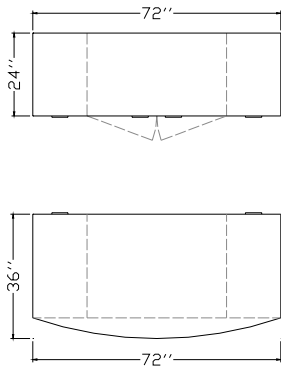

Typical AC-FS-02

Description	Model Number	Dimensions	ML Price	HPL Price
72 x 36 Double Pedestal Bow Front Desk with Pencil, Box, Box, File Pedestal, Perforated Metal Modesty Panel	ADPDM 7236BPBBF	72 x 36 x 29	3032	3314
72 x 24 Storage Credenza with Pencil, File, File Pedestal	ASC 7224 PFF	72 x 24 x 29	2625	2914
Workstation List Price:			$ 5657	$ 6228