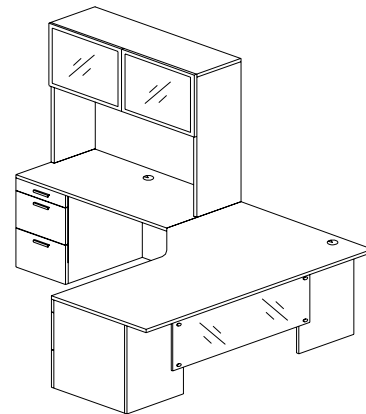

Typical AC-LS-14

Description	Model Number	Dimensions	ML Price	HPL Price
72 x 42 x 30 x 24 Right Extended Corner Pedestal Return with Pencil, File, File Pedestal, Surface Mounted Glass Modesty Panel	AECG 7242 S PFFR	72 x 42 x 36 x 24	3692	4048
42 x 24 Left Executive Return with Pencil, 2 Drawer Lateral File	AER 4224 PLFL	42 x 24 x 29	1365	1496
Right Cable Grommet	CGR		35	35
42 x 44 Hinged Glass Door Overhead	AHDG 4244	42 x 14 x 44	1227	1227
Tackboard G1	TB 4224	42 x 24	152	152
Tasklight	TL 36		256	256
Workstation List Price:			$ 6727	$ 7214