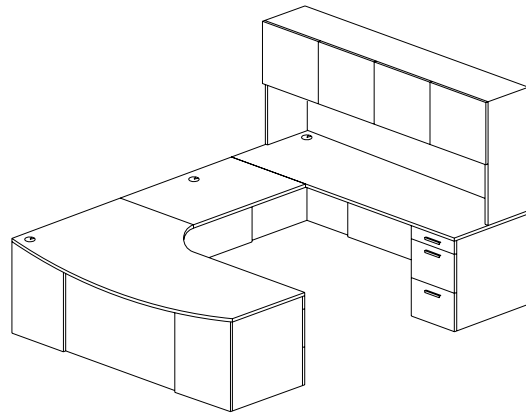

“U” Shape Configurations

AMBITION Executive Casegoods

Typical AC-US-5

Description	Model Number	Dimensions	ML Price	HPL Price
72 x 24 Credenza with Pencil, File, File Pedestal	AC 7224 PFFR	72 x 24 x 29	1574	1747
Left Cable Grommet	CGL		35	35
36 x 24 Bridge Extension	ABE 3624	36 x 24 x 29	460	546
Centre Cable Grommet	CGC		35	35
72 x 42 x 30 x 24 Bow Front Left Extended Curve Corner Pedestal	AEC 7242B C PFFL	72 x 42 x 36 x 24	2062	2418
Return with Pencil, File, File				
72 x 44 Hinged Door Overhead	AHD 7244	72 x 14 x 44	1285	1578
Tackboard G1	TB 72	72 x 24	290	290
Tasklight	TL 48		313	313

Workstation List Price: $ 6054 $ 6962