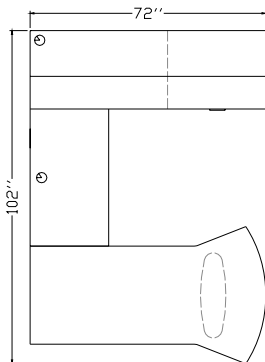

Typical AC-US-16

Description	Model Number	Dimensions	ML Price	HPL Price
72 x 24 Credenza with Pencil, 2 Drawer Lateral File	AC 7224 PLFR	72 x 24 x 29	1969	2198
Left Cable Grommet	CGL		35	35
42 x 24 Bridge Extension	ABE 4224	42 x 24 x 29	469	554
Centre Cable Grommet	CGC		35	35
72 x 30 x 36 Fan Shape Conference Return with Elliptical Base	ACT 7230 FE	72 x 30 x 29	2153	2328
72 x 44 Hinged Door Overhead	AHD 7244	72 x 14 x 44	1285	1578
Tackboard G1	TB 72	72 x 24	290	290
Tasklight	TL 48		313	313

Workstation List Price: **$ 6549 $ 7331**