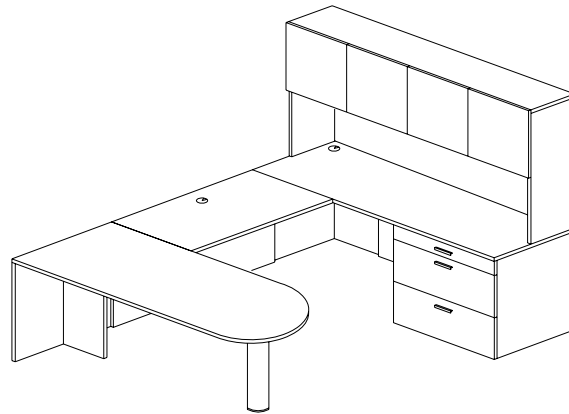

“U” Shape Configurations

AMBITION Executive Casegoods

Typical AC-US-13

Description	Model Number	Dimensions	ML Price	HPL Price
72 x 24 Credenza with Pencil, 2 Drawer Lateral File	AC 7224 PLFR	72 x 24 x 29	1969	2198
Left Cable Grommet	CGL		35	35
42 x 24 Bridge Extension	ABE 4224	42 x 24 x 29	469	554
Centre Cable Grommet	CGC		35	35
72 x 30 “D” Shape Conference Return with Post Leg	ACT 7230 D	72 x 30 x 29	1071	1217
72 x 44 Hinged Door Overhead	AHD 7244	72 x 14 x 44	1285	1578
Tackboard G1	TB 72	72 x 24	290	290
Tasklight	TL 48		313	313

Workstation List Price: $ 5467 $ 6274