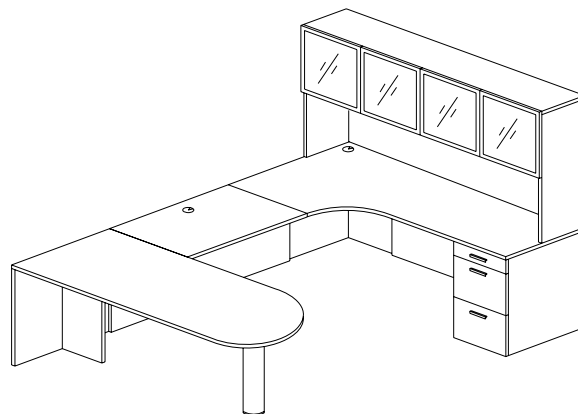

Typical AC-US-14

Description	Model Number	Dimensions	ML Price	HPL Price
72 x 36 x 24 Right Extended Curve Corner with Pencil, File, File Pedestal	AEC 7236 C PFFR	72 x 36 x 24	1969	2325
36 x 24 Bridge Extension	ABE 3624	36 x 24 x 29	460	546
Centre Cable Grommet	CGC		35	35
72 x 30 “D” Shape Conference Return with Post Leg	ACT 7230 D	72 x 30 x 29	1071	1217
72 x 44 Hinged Glass Door Overhead	AHDG 7244	72 x 14 x 44	1922	1922
Tackboard G1	TB 72	72 x 24	290	290
Tasklight	TL 48		313	313

Workstation List Price: $ 6060 $ 6648