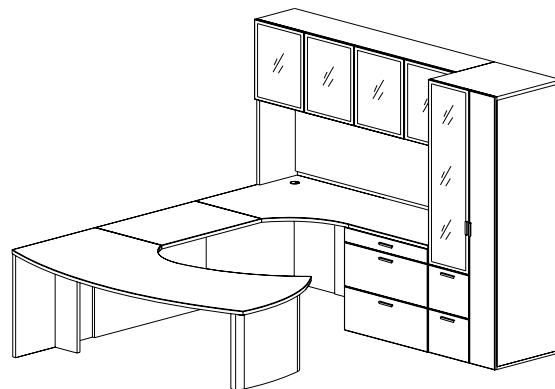

Typical AC-US-12

Description	Model Number	Dimensions	ML Price	HPL Price
72 x 36 x 24 Right Extended Curve Corner with Pencil, 2 Drawer Lateral File	AEC 7236 C PLFR	72 x 36 x 24	2220	2621
36 x 24 Bridge Extension	ABE 3624	36 x 24 x 29	460	546
84 x 44 x 30 x 24 Left Curve Corner Fin Conference Return with Elliptical Base	AEC 844424 FE	84 x 44 x 30 x 24	2317	2628
72 x 44 Hinged Glass Door Overhead	AHDG 7244	72 x 14 x 44	1922	1922
Tackboard G1	TB 72	72 x 24	290	290
Tasklight	TL 48		313	313
24 x 73 Glass Door Storage & Wardrobe Tower with File, File	AST 2473 FFGDWR	24 x 24 x 73	2230	2321

Workstation List Price:

$ 9752 $ 10641