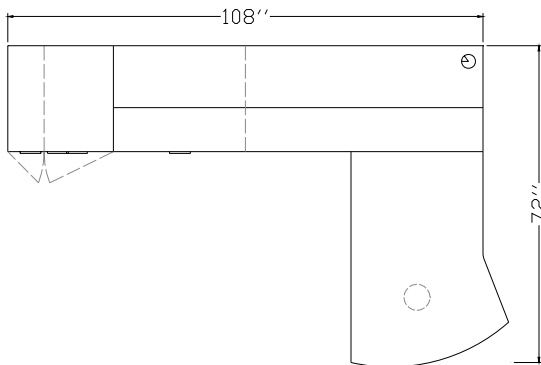

Typical AC-LS-18

Description	Model Number	Dimensions	ML Price	HPL Price
84 x 24 Lateral Credenza with Pencil, 2H Lateral File	ALD 8424 PLFL	84 x 24 x 29	2094	2367
48 x 30 "Wing" Shape Conference Extension	ACE 4830 WL	48 x 30 x 29	775	892
Right Cable Grommet	CGR		35	35
84 x 44 Hinged Door Overhead	AHD 8444	84 x 14 x 44	1344	1713
Tackboard G1	TB 8424	84 x 24	318	318
Tasklight	TL 48		313	313
24 x 73 Storage & Wardrobe Tower with File, File	AST 2473 FFDWL	24 x 24 x 73	1829	1993
Workstation List Price:			$ 6708	$ 7631