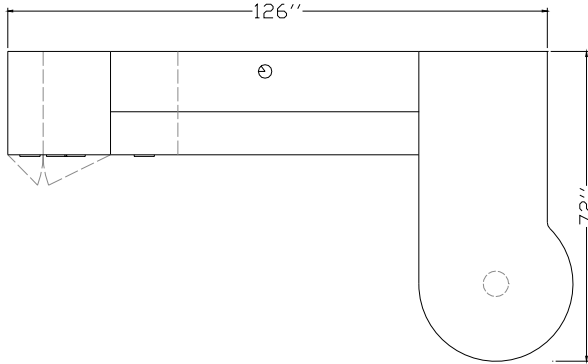

Typical AC-LS-20

Description	Model Number	Dimensions	ML Price	HPL Price
72 x 24 Left Executive Return with Pencil, File, File Pedestal Centre Cable Grommet	AER 7224 PFFL	72 x 24 x 29	1481	1655
	CGC		35	35
72 x 30 "Wing" Shape Conference Return with Post leg	ACT 7230 WL	72 x 30 x 29	1105	1280
72 x 18 Wall Mount Hinged Door Overhead	AHD 7218 WM	72 x 14 x 18	1217	1335
Wall Mount Tackboard G1	TB 72 WM	72 x 24	308	308
Tasklight	TL 48		313	313
16 x 73 Storage Tower Upper Bookcase with Pencil, File, File	AST 1673 PFFBC	16 x 24 x 73	1426	1468
Workstation List Price:			\$ 5885	\$ 6394

"L" Shape Configurations

AMBITION Executive Casegoods

Typical AC-LS-21

Description	Model Number	Dimensions	ML Price	HPL Price
72 x 24 Left Executive Return with Pencil, File, File Centre Cable Grommet	AER 7224 PFFL	72 x 24 x 29	1481	1655
	CGC		35	35
72 x 30 x 36dia "P" Shape Conference Return with Post Leg	ACT 7230 PL	72 x 30 x 29	1078	1253
72 x 18 Wall Mount Hinged Glass Door Overhead	AHDG 7218 WM	72 x 14 x 18	1688	1688
Wall Mount Tackboard G1	TB 72 WM	72 x 24	308	308
Tasklight	TL 48		313	313
24 x 73 Glass Door Storage & Wardrobe Tower with File, File	AST 2473 FFGDWL	24 x 24 x 73	2230	2321
Workstation List Price:			\$ 7133	\$ 7573