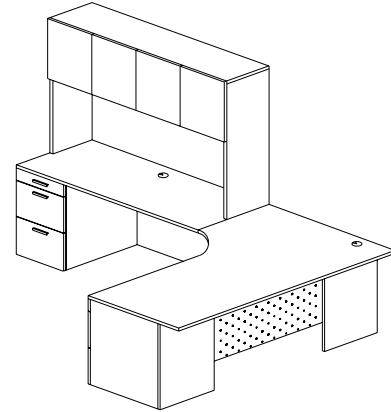

"L" Shape Configurations

AMBITION Executive Casegoods

Typical AC-LS-07

Description	Model Number	Dimensions	ML Price	HPL Price
72 x 42 x 30 x 24 Right Extended Curve Corner Pedestal Return with Pencil, File, File Pedestal, Perforated Metal Modesty Panel	AECM 7242 C PFFR	72 x 42 x 36 x 24	2354	2710
60 x 24 Left Executive Return with Pencil, File, File Pedestal	AER 6024 PFFL	60 x 24 x 29	1431	1583
Centre Cable Grommet	CGC		35	35
60 x 44 Hinged Door Overhead	AHD 6044	60 x 14 x 44	1073	1242
Tackboard G1	TB 60	60 x 24	174	174
Tasklight	TL 48		313	313
Workstation List Price:			$ 5380	$ 6057