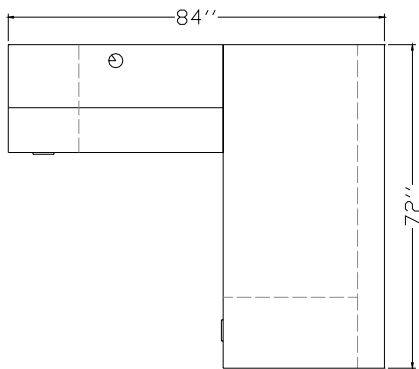

Typical AC-LS-02

Description	Model Number	Dimensions	ML Price	HPL Price
72 x 36 Single Pedestal Desk with Pencil, File, File Pedestal	ASPDG 7236 PFFR	72 x 36 x 29	3559	3803
Surface Mounted Glass Modesty Panel				
48 x 24 Left Executive Pedestal Return with Pencil, File, File Pedestal	AER 4824 PFFL	48 x 24 x 29	1392	1523
Centre Cable Grommet	CGC		35	35
48 x 44 Hinged Glass Door Overhead	AHDG 4844	48 x 14 x 44	1479	1479
Tackboard G1	TB 48	48 x 24	169	169
Tasklight	TL 36		256	256
Workstation List Price:			$ 6890	$ 7265