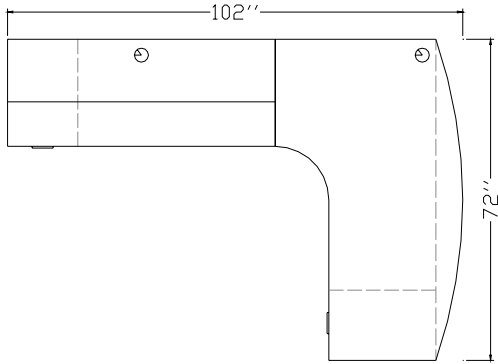

"L" Shape Configurations

AMBITION Executive Casegoods

Typical AC-LS-09

Description	Model Number	Dimensions	ML Price	HPL Price
72 x 42 x 30 x 24 Right Extended Curve Corner Pedestal Return with Pencil, File, File Pedestal, Surface Mounted Glass Modesty Panel	AECG 7242 C PFFR	72 x 42 x 36 x 24	3692	4048
60 x 24 Left Executive Return with Pencil, File, File Pedestal	AER 6024 PFFL	60 x 24 x 29	1431	1583
Centre Cable Grommet	CGC		35	35
60 x 44 Hinged Glass Door Overhead	AHDG 6044	60 x 14 x 44	1671	1671
Tackboard G1	TB 60	60 x 24	174	174
Tasklight	TL 48		313	313
Workstation List Price:			\$ 7316	\$ 7824

Typical AC-LS-10

Description	Model Number	Dimensions	ML Price	HPL Price
72 x 42 x 30 x 24 Right Extended Curve Corner Pedestal Return with Pencil, File, File Pedestal, Surface Mounted Glass Modesty Panel	AECG 7242 C PFFR	72 x 42 x 36 x 24	3692	4048
60 x 24 Left Executive Return with Pencil, 2 Drawer Lateral File	AER 6024 PLFL	60 x 24 x 29	1795	1992
Right Cable Grommet	CGR		35	35
60 x 44 Hinged Glass Door Overhead	AHDG 6044	60 x 14 x 44	1671	1671
Tackboard G1	TB 6024	60 x 24	174	174
Tasklight	TL 48		313	313
Workstation List Price:			\$ 7680	\$ 8233

"L" Shape Configurations

AMBITION Executive Casegoods

Typical AC-LS-11

Description	Model Number	Dimensions	ML Price	HPL Price
72 x 42 x 30 x 24 Bow Front Right Extended Curve Corner Pedestal Return with Pencil, File, File Pedestal	AEC 7242B C PFFR	72 x 42 x 36 x 24	2062	2418
60 x 24 Left Executive Return with Pencil, File, File Pedestal	AER 6024 PFFL	60 x 24 x 29	1431	1583
Centre Cable Grommet	CGC		35	35
60 x 44 Hinged Door Overhead	AHD 6044	60 x 14 x 44	1073	1242
Tackboard G1	TB 60	60 x 24	174	174
Tasklight	TL 48		313	313
Workstation List Price:			\$ 5088	\$ 5765