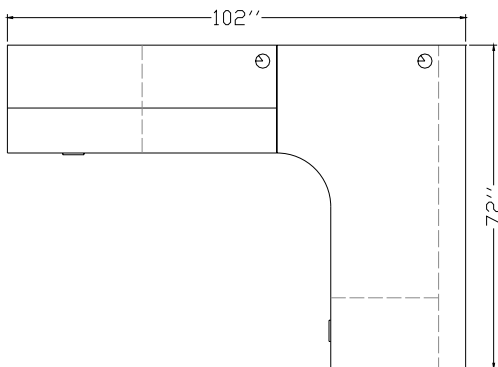

"L" Shape Configurations

AMBITION Executive Casegoods

Typical AC-LS-05

Description	Model Number	Dimensions	ML Price	HPL Price
72 x 42 x 30 x 24 Right Extended Curve Corner Pedestal Return with Pencil, File, File Pedestal	AEC 7242 C PFFR	72 x 42 x 36 x 24	1971	2328
60 x 24 Left Executive Return with Pencil, File, File Pedestal	AER 6024 PFFL	60 x 24 x 29	1431	1583
Centre Cable Grommet	CGC		35	35
60 x 44 Hinged Door Overhead	AHD 6044	60 x 14 x 44	1073	1242
Tackboard G1	TB 60	60 x 24	174	174
Tasklight	TL 48		313	313
Workstation List Price:			\$ 4997	\$ 5675

Typical AC-LS-06

Description	Model Number	Dimensions	ML Price	HPL Price
72 x 42 x 30 x 24 Right Extended Curve Corner Pedestal Return with Pencil, File, File Pedestal	AEC 7242 C PFFR	72 x 42 x 36 x 24	1971	2328
60 x 24 Left Executive Return with Pencil, 2 Drawer Lateral File	AER 6024 PLFL	60 x 24 x 29	1795	1992
Right Cable Grommet	CGR		35	35
60 x 44 Hinged Door Overhead	AHD 6044	60 x 14 x 44	1073	1242
Tackboard G1	TB 6024	60 x 24	174	174
Tasklight	TL 48		313	313
Workstation List Price:			\$ 5361	\$ 6084