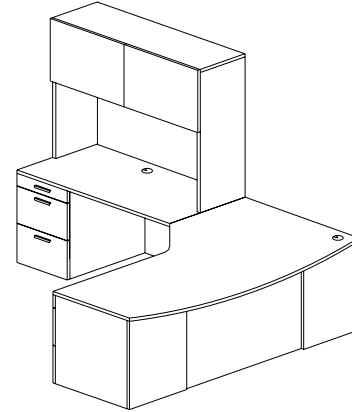

"L" Shape Configurations

AMBITION Executive Casegoods

Typical AC-LS-13

Description	Model Number	Dimensions	ML Price	HPL Price
72 x 42 x 30 x 24 Right Extended Corner Pedestal Return with Pencil, File, File Pedestal	AEC 7242 S PFFR	72 x 42 x 36 x 24	1971	2328
42 x 24 Left Executive Return with Pencil, File, File Pedestal	AER 4224 PFFL	42 x 24 x 29	1365	1496
Centre Cable Grommet	CGC		35	35
42 x 44 Hinged Door Overhead	AHD 4244	42 x 14 x 44	816	944
Tackboard G1	TB 42	42 x 24	152	152
Tasklight	TL 36		256	256
Workstation List Price:			\$ 4595	\$ 5211

Typical AC-LS-14

Description	Model Number	Dimensions	ML Price	HPL Price
72 x 42 x 30 x 24 Right Extended Corner Pedestal Return with Pencil, File, File Pedestal, Surface Mounted Glass Modesty Panel	AECG 7242 S PFFR	72 x 42 x 36 x 24	3692	4048
42 x 24 Left Executive Return with Pencil, 2 Drawer Lateral File	AER 4224 PLFL	42 x 24 x 29	1365	1496
Right Cable Grommet	CGR		35	35
42 x 44 Hinged Glass Door Overhead	AHDG 4244	42 x 14 x 44	1227	1227
Tackboard G1	TB 4224	42 x 24	152	152
Tasklight	TL 36		256	256
Workstation List Price:			\$ 6727	\$ 7214

"L" Shape Configurations

AMBITION Executive Casegoods

Typical AC-LS-15

Description	Model Number	Dimensions	ML Price	HPL Price
72 x 42 x 30 x 24 Bow Front Right Extended Corner Pedestal Return with Pencil, File, File Pedestal	AEC 7242B S PFFR	72 x 42 x 36 x 24	2062	2418
42 x 24 Left Executive Return with Pencil, File, File Pedestal	AER 4224 PFFL	42 x 24 x 29	1365	1496
Centre Cable Grommet	CGC		35	35
42 x 44 Hinged Door Overhead	AHD 4244	42 x 14 x 44	816	944
Tackboard G1	TB 42	42 x 24	152	152
Tasklight	TL 36		256	256
Workstation List Price:			\$ 4686	\$ 5301