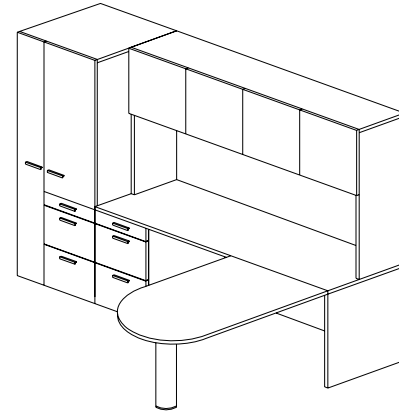

"L" Shape Configurations

AMBITION Executive Casegoods

Typical AC-LS-15

Description	Model Number	Dimensions	ML Price	HPL Price
72 x 42 x 30 x 24 Bow Front Right Extended Corner Pedestal Return with Pencil, File, File Pedestal	AEC 7242B S PFFR	72 x 42 x 36 x 24	2062	2418
42 x 24 Left Executive Return with Pencil, File, File Pedestal	AER 4224 PFFL	42 x 24 x 29	1365	1496
Centre Cable Grommet	CGC		35	35
42 x 44 Hinged Door Overhead	AHD 4244	42 x 14 x 44	816	944
Tackboard G1	TB 42	42 x 24	152	152
Tasklight	TL 36		256	256
Workstation List Price:			\$ 4686	\$ 5301

Typical AC-LS-16

Description	Model Number	Dimensions	ML Price	HPL Price
72 x 42 x 30 x 24 Bow Front Right Extended Corner Pedestal Return with Pencil, File, File Pedestal, Surface Mounted Glass Modesty Panel	AECG 7242B S PFFR	72 x 42 x 36 x 24	3732	4088
42 x 24 Left Executive Return with Pencil, 2 Drawer Lateral File	AER 4224 PLFL	42 x 24 x 29	1365	1496
Right Cable Grommet	CGR		35	35
42 x 44 Hinged Glass Door Overhead	AHDG 4244	42 x 14 x 44	1227	1227
Tackboard G1	TB 4224	42 x 24	152	152
Tasklight	TL 36		256	256
Workstation List Price:			\$ 6767	\$ 7254

"L" Shape Configurations

AMBITION Executive Casegoods

Typical AC-LS-17

Description	Model Number	Dimensions	ML Price	HPL Price
72 x 24 Single Pedestal Desk with Pencil, File, File	ASPD 7224 PFFL	72 x 24 x 29	1574	1747
Left Cable Grommet	CGL		35	35
48 x 30 "D" Shape Conference Extension with Post Leg	ACE 4830 D	48 x 30 x 29	751	849
72 x 44 Hinged Door Overhead	AHD 7244	72 x 14 x 44	1285	1578
Tackboard G1	TB 72	72 x 24	290	290
Tasklight	TL 48		313	313
24 x 73 Storage & Wardrobe Tower with File, File	AST 2473 FFDWL	24 x 24 x 73	1829	1993
Workstation List Price:			\$ 6077	\$ 6805