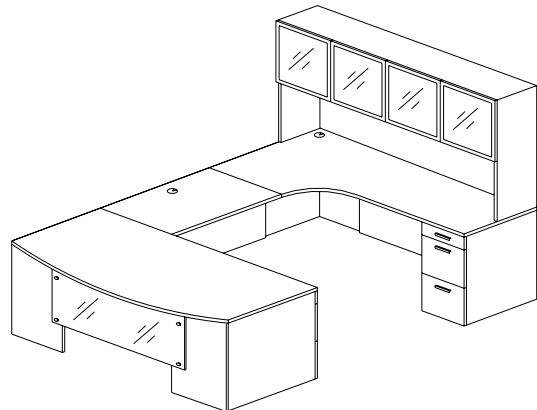

Typical AC-US-8

Description	Model Number	Dimensions	ML Price	HPL Price
72 x 36 x 24 Right Extended Curve Corner with Pencil, File, File	AEC 7236 C PFFR	72 x 36 x 24	1969	2325
36 x 24 Bridge Extension	ABE 3624	36 x 24 x 29	460	546
Centre Cable Grommet	CGC		35	35
72 x 36 Bow Front Single Pedestal Desk with Pencil, File, File	ASPDG 7236 PFFL	72 x 36	3638	3882
Surface Mounted Glass Modesty Panel	AHDG 7244	72 x 14 x 44	1922	1922
72 x 44 Hinged Glass Door Overhead	TB 72	72 x 24	290	290
Tackboard G1	TL 48		313	313

Workstation List Price: $ 8627 $ 9313