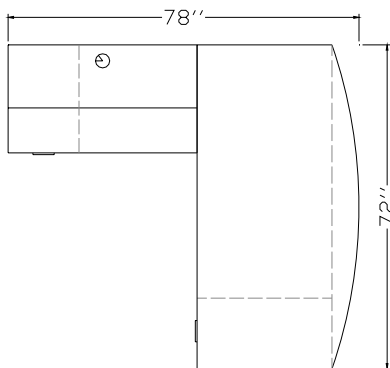

Typical AC-LS-04

Description	Model Number	Dimensions	ML Price	HPL Price
72 x 36 Single Pedestal Bow Front Desk with Pencil, File, File Pedestal	ASPDG 7236B PFFR	72 x 36 x 29	3638	3882
Surface Mounted Glass Modesty Panel				
42 x 24 Left Executive Pedestal Return with Pencil, File, File Pedestal	AER 4224 PFFL	42 x 24 x 29	1365	1496
Centre Cable Grommet	CGC		35	35
42 x 18 Wall Mount Hinged Glass Door Overhead	AHDG 4218 WM	42 x 14 x 18	1121	1121
Tackboard G1	TB 42	42 x 24	161	161
Tasklight	TL 36		256	256
Workstation List Price:			$ 6576	$ 6951