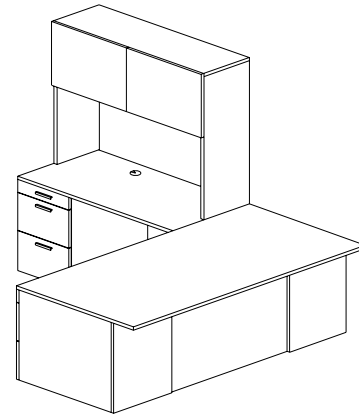

Freestanding Configurations

AMBITION Executive Casegoods

Typical AC-FS-05

Description	Model Number	Dimensions	ML Price	HPL Price
72 x 36 Double Pedestal Bow Front Desk with Pencil, File, File, Pedestal, Surface Mounted Glass Modesty Panel	ADPDG 7236 PFF	72 x 36 x 29	4199	4482
72 x 24 Knee-well Credenza with Pencil, File, File Pedestal	AC 7224 PFF	72 x 24 x 29	2377	2595
72 x 44 Hinged Door Overhead with Sorters	AHD 7244 S	72 x 14 x 44	1616	1817
Tackboard G1	TB 72	72 x 24	290	290
Tasklight	TL 48		313	313
24 x 73 Storage & Bookcase Tower	AST 2473 BCFFDR	24 x 24 x 73	1847	1956
24 x 73 Storage & Bookcase Tower	AST 2473 BCFFDL	24 x 24 x 73	1847	1956
Workstation List Price:			\$ 12489	\$ 13409

Typical AC-FS-06

Description	Model Number	Dimensions	ML Price	HPL Price
72 x 36 Double Pedestal Bow Front Desk with Pencil, File, File, Pedestal, Surface Mounted Glass Modesty Panel	ADPD 7236B PFF	72 x 36 x 29	2483	2765
72 x 24 Storage Credenza	ASC 7224	72 x 24 x 29	1954	2313
72 x 44 Hinged Door Overhead	AHD 7244	72 x 14 x 44	1285	1578
Tackboard G1	TB 72	72 x 24	290	290
Tasklight	TL 48		313	313
30 x 73 Lateral File & Glass Door Storage Cabinet	ALSC 3073 GD	30 x 24 x 73	2739	2841
30 x 73 Lateral File & Glass Door Storage Cabinet	ALSC 3073 GD	30 x 24 x 73	2739	2841
Workstation List Price:			\$ 11803	\$ 12941

"L" Shape Configurations

AMBITION Executive Casegoods

Typical AC-LS-01

Description	Model Number	Dimensions	ML Price	HPL Price
72 x 36 Single Pedestal Desk with Pencil, File, File Pedestal	ASPD 7236 PFFR	72 x 36 x 29	1955	2192
48 x 24 Left Executive Pedestal Return with Pencil, File, File Pedestal	AER 4824 PFFL	48 x 24 x 29	1392	1523
Centre Cable Grommet	CGC		35	35
48 x 44 Hinged Door Overhead	AHD 4844	48 x 14 x 44	835	963
Tackboard G1	TB 48	48 x 24	169	169
Tasklight	TL 36		256	256
Workstation List Price:			\$ 4642	\$ 5138