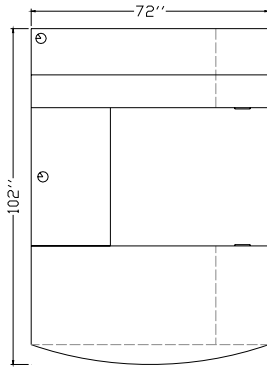

“U” Shape Configurations

AMBITION Executive Casegoods

Typical AC-US-1

Description	Model Number	Dimensions	ML Price	HPL Price
72 x 24 Credenza with Pencil, File, File Pedestal	AC 7224 PFFR	72 x 24 x 29	1574	1747
Left Cable Grommet	CGL		35	35
42 x 24 Bridge Extension	ABE 4224	42 x 24 x 29	469	554
Centre Cable Grommet	CGC		35	35
72 x 36 Single Pedestal Bow Front Desk with Pencil, File, File	ASPD 7236B PFFL	72 x 36 x 29	2034	2271
72 x 44 Hinged Door Overhead	AHD 7244	72 x 14 x 44	1285	1578
Tackboard G1	TB 72	72 x 24	290	290
Tasklight	TL 48		313	313

Workstation List Price: $ 6035 $ 6823