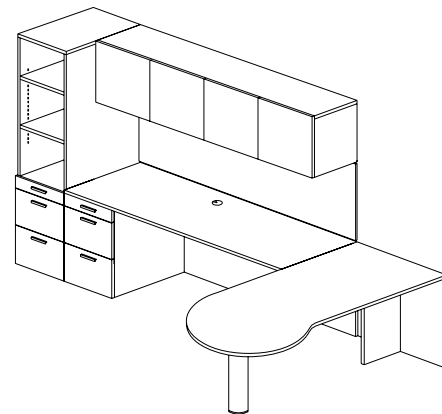

"L" Shape Configurations

AMBITION Executive Casegoods

Typical AC-LS-21

Description	Model Number	Dimensions	ML Price	HPL Price
72 x 24 Left Executive Return with Pencil, File, File Centre Cable Grommet	AER 7224 PFFL	72 x 24 x 29	1481	1655
	CGC		35	35
72 x 30 x 36dia "P" Shape Conference Return with Post Leg	ACT 7230 PL	72 x 30 x 29	1078	1253
72 x 18 Wall Mount Hinged Glass Door Overhead	AHDG 7218 WM	72 x 14 x 18	1688	1688
Wall Mount Tackboard G1	TB 72 WM	72 x 24	308	308
Tasklight	TL 48		313	313
24 x 73 Glass Door Storage & Wardrobe Tower with File, File	AST 2473 FFGDWL	24 x 24 x 73	2230	2321
Workstation List Price:			\$ 7133	\$ 7573

Typical AC-LS-22

Description	Model Number	Dimensions	ML Price	HPL Price
72 x 24 Left Executive Return with Pencil, File, File Pedestal Centre Cable Grommet	AER 7224 PFFL	72 x 24 x 29	1481	1655
	CGC		35	35
72 x 30 x 36 "P" Shape Conference Return with Post leg	ACT 7236 PL	72 x 36 x 29	1078	1253
72 x 18 Wall Mount Hinged Door Overhead	AHD 7218 WM	72 x 14 x 18	1217	1335
Wall Mount Tackboard G1	TB 72 WM	72 x 24	308	308
Tasklight	TL 48		313	313
16 x 73 Storage Tower Upper Bookcase with Pencil, File, File	AST 1673 PFFBC	16 x 24 x 73	1426	1468
Workstation List Price:			\$ 5858	\$ 6367