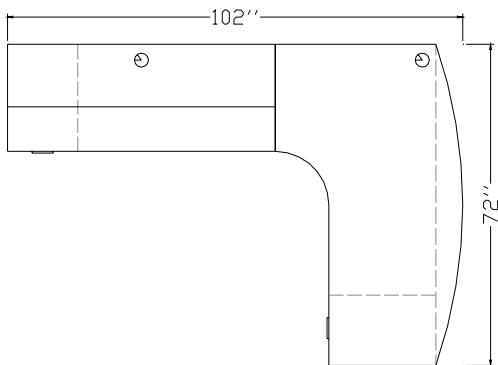

Typical AC-LS-12

Description	Model Number	Dimensions	ML Price	HPL Price
72 x 42 x 30 x 24 Bow Front Right Extended Curve Corner Pedestal Return with Pencil, File, File Pedestal, Surface Mounted Glass Modesty Panel	AECG 7242B C PFFR	72 x 42 x 36 x 24	3732	4088
60 x 24 Left Executive Return with Pencil, 2 Drawer Lateral File	AER 6024 PLFL	60 x 24 x 29	1431	1583
Right Cable Grommet	CGR		35	35
60 x 44 Hinged Glass Door Overhead	AHDG 6044	60 x 14 x 44	1671	1671
Tackboard G1	TB 6024	60 x 24	174	174
Tasklight	TL 48		313	313
Workstation List Price:			$ 7356	$ 7864