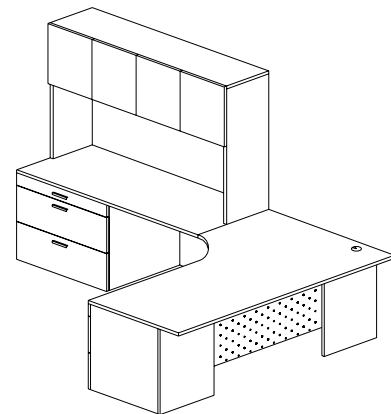

Typical AC-LS-08

Description	Model Number	Dimensions	ML Price	HPL Price
72 x 42 x 30 x 24 Right Extended Curve Corner Pedestal Return with Pencil, File, File Pedestal, Perforated Metal Modesty Panel	AECM 7242 C PFFR	72 x 42 x 36 x 24	2354	2710
60 x 24 Left Executive Return with Pencil, 2 Drawer Lateral File	AER 6024 PLFL	60 x 24 x 29	1795	1992
Right Cable Grommet	CGR		35	35
60 x 44 Hinged Door Overhead	AHD 6044	60 x 14 x 44	1073	1242
Tackboard G1	TB 6024	60 x 24	174	174
Tasklight	TL 48		313	313
Workstation List Price:			$ 5744	$ 6466