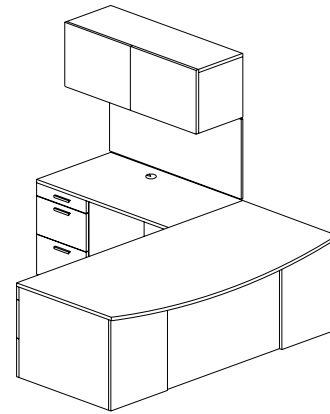

"L" Shape Configurations

AMBITION Executive Casegoods

Typical AC-LS-03

Description	Model Number	Dimensions	ML Price	HPL Price
72 x 36 Single Pedestal Bow Front Desk with Pencil, File, File Pedestal	ASPD 7236B PFFR	72 x 36 x 29	2034	2271
42 x 24 Left Executive Pedestal Return with Pencil, File, File Pedestal	AER 4224 PFFL	42 x 24 x 29	1365	1496
Centre Cable Grommet	CGC		35	35
42 x 18 Wall Mount Hinged Door Overhead	AHD 4218 WM	42 x 14 x 18	827	896
Tackboard G1	TB 42	42 x 24	161	161
Tasklight	TL 36		256	256
Workstation List Price:			$ 4678	$ 5115