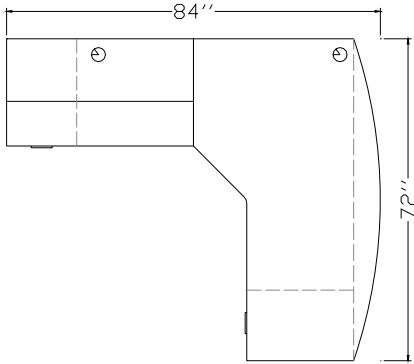

"L" Shape Configurations

AMBITION Executive Casegoods

Typical AC-LS-13

Description	Model Number	Dimensions	ML Price	HPL Price
72 x 42 x 30 x 24 Right Extended Corner Pedestal Return with Pencil, File, File Pedestal	AEC 7242 S PFFR	72 x 42 x 36 x 24	1971	2328
42 x 24 Left Executive Return with Pencil, File, File Pedestal	AER 4224 PFFL	42 x 24 x 29	1365	1496
Centre Cable Grommet	CGC		35	35
42 x 44 Hinged Door Overhead	AHD 4244	42 x 14 x 44	816	944
Tackboard G1	TB 42	42 x 24	152	152
Tasklight	TL 36		256	256
Workstation List Price:			\$ 4595	\$ 5211

Typical AC-LS-14

Description	Model Number	Dimensions	ML Price	HPL Price
72 x 42 x 30 x 24 Right Extended Corner Pedestal Return with Pencil, File, File Pedestal, Surface Mounted Glass Modesty Panel	AECG 7242 S PFFR	72 x 42 x 36 x 24	3692	4048
42 x 24 Left Executive Return with Pencil, 2 Drawer Lateral File	AER 4224 PLFL	42 x 24 x 29	1365	1496
Right Cable Grommet	CGR		35	35
42 x 44 Hinged Glass Door Overhead	AHDG 4244	42 x 14 x 44	1227	1227
Tackboard G1	TB 4224	42 x 24	152	152
Tasklight	TL 36		256	256
Workstation List Price:			\$ 6727	\$ 7214

"L" Shape Configurations

AMBITION Executive Casegoods

Typical AC-LS-15

Description	Model Number	Dimensions	ML Price	HPL Price
72 x 42 x 30 x 24 Bow Front Right Extended Corner Pedestal Return with Pencil, File, File Pedestal	AEC 7242B S PFFR	72 x 42 x 36 x 24	2062	2418
42 x 24 Left Executive Return with Pencil, File, File Pedestal	AER 4224 PFFL	42 x 24 x 29	1365	1496
Centre Cable Grommet	CGC		35	35
42 x 44 Hinged Door Overhead	AHD 4244	42 x 14 x 44	816	944
Tackboard G1	TB 42	42 x 24	152	152
Tasklight	TL 36		256	256
Workstation List Price:			\$ 4686	\$ 5301