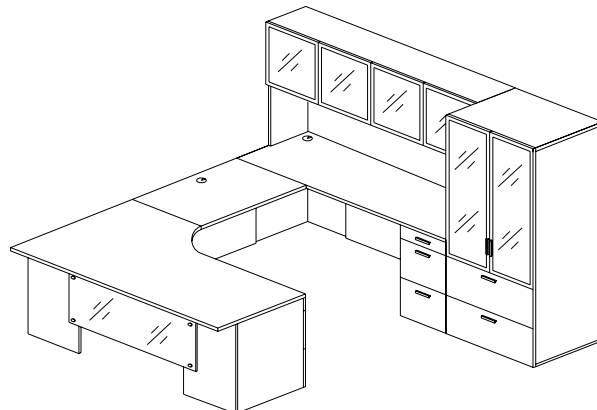

Typical AC-US-4

Description	Model Number	Dimensions	ML Price	HPL Price
72 x 24 Credenza with Pencil, File, File Pedestal	AC 7224 PFFR	72 x 24 x 29	1574	1747
Left Cable Grommet	CGL		35	35
36 x 24 Bridge Extension	ABE 3624	36 x 24 x 29	460	546
Centre Cable Grommet	CGC		35	35
72 x 42 x 30 x 24 Left Extended Curve Corner Pedestal	AECG 7242 C PFFL	72 x 42 x 36 x 24	3692	4048
Return with Pencil, File, File, Surface Mounted Glass Modesty Panel				
72 x 44 Hinged Glass Door Overhead	AHDG 7244	72 x 14 x 44	1922	1922
Tackboard G1	TB 72	72 x 24	290	290
Tasklight	TL 48		313	313
30 x 73 Lateral File & Glass Door Storage Cabinet	ALSC 3073 GD	30 x 24 x 73	2739	2841

Workstation List Price:

$ 11060 $ 11777