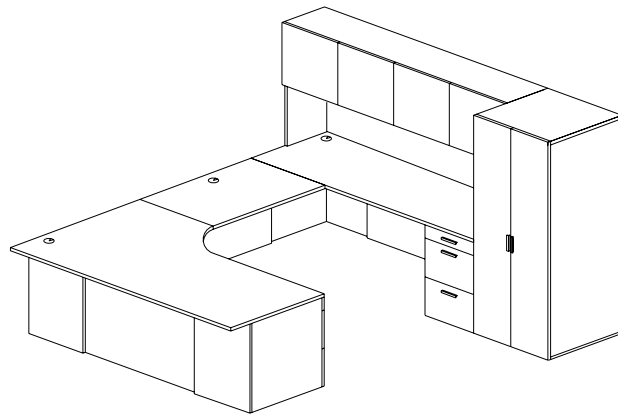

“U” Shape Configurations

AMBITION Executive Casegoods

Typical AC-US-1

Description	Model Number	Dimensions	ML Price	HPL Price
72 x 24 Credenza with Pencil, File, File Pedestal	AC 7224 PFFR	72 x 24 x 29	1574	1747
Left Cable Grommet	CGL		35	35
42 x 24 Bridge Extension	ABE 4224	42 x 24 x 29	469	554
Centre Cable Grommet	CGC		35	35
72 x 36 Single Pedestal Bow Front Desk with Pencil, File, File	ASPD 7236B PFFL	72 x 36 x 29	2034	2271
72 x 44 Hinged Door Overhead	AHD 7244	72 x 14 x 44	1285	1578
Tackboard G1	TB 72	72 x 24	290	290
Tasklight	TL 48		313	313

Workstation List Price: \$ 6035 \$ 6823

Typical AC-US-2

Description	Model Number	Dimensions	ML Price	HPL Price
72 x 24 Credenza with Pencil, File, File Pedestal	AC 7224 PFFR	72 x 24 x 29	1574	1747
Left Cable Grommet	CGL		35	35
42 x 24 Bridge Extension	ABE 4224	42 x 24 x 29	469	554
Centre Cable Grommet	CGC		35	35
72 x 36 Single Pedestal Bow Front Desk with Pencil, File, File	ASPDG 7236B PFFL	72 x 36 x 29	3638	3882
Surface Mounted Glass Modesty Panel				
72 x 44 Hinged Centre Glass Door Overhead	AHDGC 7244	72 x 14 x 44	1604	1750
Tackboard G1	TB 72	72 x 24	290	290
Tasklight	TL 48		313	313
36 x 73 Lateral File & Storage Cabinet	ALSC 3673	36 x 24 x 73	2086	2331

Workstation List Price: \$ 10044 \$ 10937

“U” Shape Configurations

AMBITION Executive Casegoods

Typical AC-US-3

Description	Model Number	Dimensions	ML Price	HPL Price
72 x 24 Credenza with Pencil, File, File Pedestal	AC 7224 PFFR	72 x 24 x 29	1574	1747
Left Cable Grommet	CGL		35	35
36 x 24 Bridge Extension	ABE 3624	36 x 24 x 29	460	546
Centre Cable Grommet	CGC		35	35
72 x 42 x 30 x 24 Left Extended Curve Corner Pedestal	AEC 7242 C PFFL	72 x 42 x 36 x 24	1971	2328
Return with Pencil, File, File				
72 x 44 Hinged Door Overhead	AHD 7244	72 x 14 x 44	1285	1578
Tackboard G1	TB 72	72 x 24	290	290
Tasklight	TL 48		313	313
24 x 73 Storage Tower	AST 2473	24 x 73	1403	1563