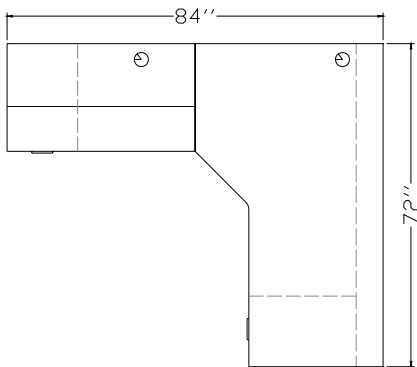

Typical AC-LS-14

Description	Model Number	Dimensions	ML Price	HPL Price
72 x 42 x 30 x 24 Right Extended Corner Pedestal Return with Pencil, File, File Pedestal, Surface Mounted Glass Modesty Panel	AECG 7242 S PFFR	72 x 42 x 36 x 24	3692	4048
42 x 24 Left Executive Return with Pencil, 2 Drawer Lateral File	AER 4224 PLFL	42 x 24 x 29	1365	1496
Right Cable Grommet	CGR		35	35
42 x 44 Hinged Glass Door Overhead	AHDG 4244	42 x 14 x 44	1227	1227
Tackboard G1	TB 4224	42 x 24	152	152
Tasklight	TL 36		256	256
Workstation List Price:			$ 6727	$ 7214