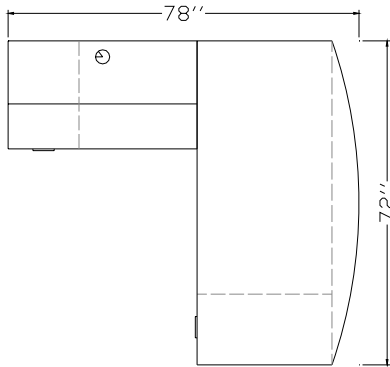

"L" Shape Configurations

AMBITION Executive Casegoods

Typical AC-LS-01

Description	Model Number	Dimensions	ML Price	HPL Price
72 x 36 Single Pedestal Desk with Pencil, File, File Pedestal	ASPD 7236 PFFR	72 x 36 x 29	1955	2192
48 x 24 Left Executive Pedestal Return with Pencil, File, File Pedestal	AER 4824 PFFL	48 x 24 x 29	1392	1523
Centre Cable Grommet	CGC		35	35
48 x 44 Hinged Door Overhead	AHD 4844	48 x 14 x 44	835	963
Tackboard G1	TB 48	48 x 24	169	169
Tasklight	TL 36		256	256
Workstation List Price:			\$ 4642	\$ 5138

Typical AC-LS-02

Description	Model Number	Dimensions	ML Price	HPL Price
72 x 36 Single Pedestal Desk with Pencil, File, File Pedestal	ASPDG 7236 PFFR	72 x 36 x 29	3559	3803
Surface Mounted Glass Modesty Panel				
48 x 24 Left Executive Pedestal Return with Pencil, File, File Pedestal	AER 4824 PFFL	48 x 24 x 29	1392	1523
Centre Cable Grommet	CGC		35	35
48 x 44 Hinged Glass Door Overhead	AHDG 4844	48 x 14 x 44	1479	1479
Tackboard G1	TB 48	48 x 24	169	169
Tasklight	TL 36		256	256
Workstation List Price:			\$ 6890	\$ 7265

"L" Shape Configurations

AMBITION Executive Casegoods

Typical AC-LS-03

Description	Model Number	Dimensions	ML Price	HPL Price
72 x 36 Single Pedestal Bow Front Desk with Pencil, File, File Pedestal	ASPD 7236B PFFR	72 x 36 x 29	2034	2271
42 x 24 Left Executive Pedestal Return with Pencil, File, File Pedestal	AER 4224 PFFL	42 x 24 x 29	1365	1496
Centre Cable Grommet	CGC		35	35
42 x 18 Wall Mount Hinged Door Overhead	AHD 4218 WM	42 x 14 x 18	827	896
Tackboard G1	TB 42	42 x 24	161	161
Tasklight	TL 36		256	256
Workstation List Price:			\$ 4678	\$ 5115