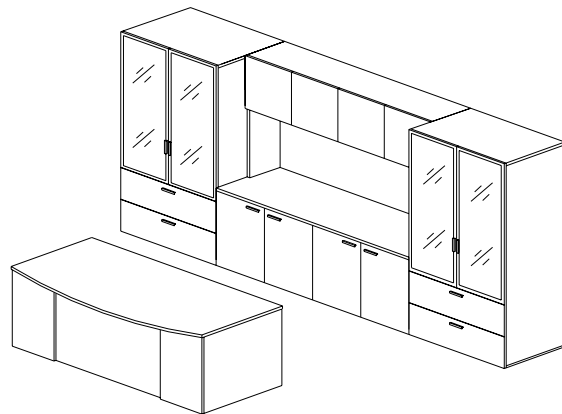

Freestanding Configurations

AMBITION Executive Casegoods

Typical AC-FS-05

Description	Model Number	Dimensions	ML Price	HPL Price
72 x 36 Double Pedestal Bow Front Desk with Pencil, File, File, Pedestal, Surface Mounted Glass Modesty Panel	ADPDG 7236 PFF	72 x 36 x 29	4199	4482
72 x 24 Knee-well Credenza with Pencil, File, File Pedestal	AC 7224 PFF	72 x 24 x 29	2377	2595
72 x 44 Hinged Door Overhead with Sorters	AHD 7244 S	72 x 14 x 44	1616	1817
Tackboard G1	TB 72	72 x 24	290	290
Tasklight	TL 48		313	313
24 x 73 Storage & Bookcase Tower	AST 2473 BCFFDR	24 x 24 x 73	1847	1956
24 x 73 Storage & Bookcase Tower	AST 2473 BCFFDL	24 x 24 x 73	1847	1956
Workstation List Price:			\$ 12489	\$ 13409

Typical AC-FS-06

Description	Model Number	Dimensions	ML Price	HPL Price
72 x 36 Double Pedestal Bow Front Desk with Pencil, File, File, Pedestal, Surface Mounted Glass Modesty Panel	ADPD 7236B PFF	72 x 36 x 29	2483	2765
72 x 24 Storage Credenza	ASC 7224	72 x 24 x 29	1954	2313
72 x 44 Hinged Door Overhead	AHD 7244	72 x 14 x 44	1285	1578
Tackboard G1	TB 72	72 x 24	290	290
Tasklight	TL 48		313	313
30 x 73 Lateral File & Glass Door Storage Cabinet	ALSC 3073 GD	30 x 24 x 73	2739	2841
30 x 73 Lateral File & Glass Door Storage Cabinet	ALSC 3073 GD	30 x 24 x 73	2739	2841
Workstation List Price:			\$ 11803	\$ 12941