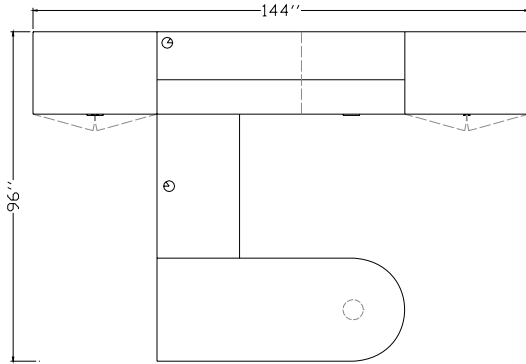

“U” Shape Configurations

AMBITION Executive Casegoods

Typical AC-US-15

Description	Model Number	Dimensions	ML Price	HPL Price
72 x 24 Credenza with Pencil, 2 Drawer Lateral File	AC 7224 PLFR	72 x 24 x 29	1969	2198
Left Cable Grommet	CGL		35	35
42 x 24 Bridge Extension	ABE 4224	42 x 24 x 29	469	554
Centre Cable Grommet	CGC		35	35
72 x 30 “D” Shape Conference Return with Post Leg	ACT 7230 D	72 x 30 x 29	1071	1217
72 x 44 Hinged Glass Door Overhead	AHDG 7244	72 x 14 x 44	1922	1922
Tackboard G1	TB 72	72 x 24	290	290
Tasklight	TL 48		313	313
36 x 73 Lateral & Glass Storage Cabinet	ALSC 3673 PGD	36 x 24 x 73	3049	3145
36 x 73 Glass Storage Cabinet	ASC 3673 GD	36 x 24 x 73	2913	2913
24 x 24 Corner End Bookcase	ACBC 2473	24 x 24 x 73	857	979

Workstation List Price: **$ 12923 $ 13601**