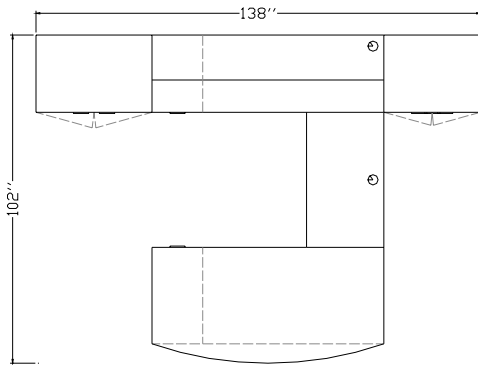

“U” Shape Configurations

AMBITION Executive Casegoods

Typical AC-US-9

Description	Model Number	Dimensions	ML Price	HPL Price
72 x 24 Credenza with Pencil, File, File Pedestal	AC 7224 PFFL	72 x 24 x 29	1574	1747
Right Cable Grommet	CGR		35	35
42 x 24 Bridge Extension	ABE 4224	42 x 24 x 29	469	554
Centre Cable Grommet	CGC		35	35
72 x 36 Bow Front Single Pedestal Desk with Pencil, File, File	ASPDM 7236B PFFR	72 x 36 x 29	2291	2528
Metal Perforated Modesty Panel				
72 x 44 Hinged Glass Door Overhead	AHDG 7244	72 x 14 x 44	1922	1922
Tackboard G1	TB 72	72 x 24	290	290
Tasklight	TL 48		313	313
30 x 73 Lateral & Storage Cabinet	ALSC 3073	30 x 24 x 73	1949	2196
36 x 73 Storage Cabinet	ASC 3673	36 x 24 x 73	1732	1972

Workstation List Price:

$ 10610 $ 11592