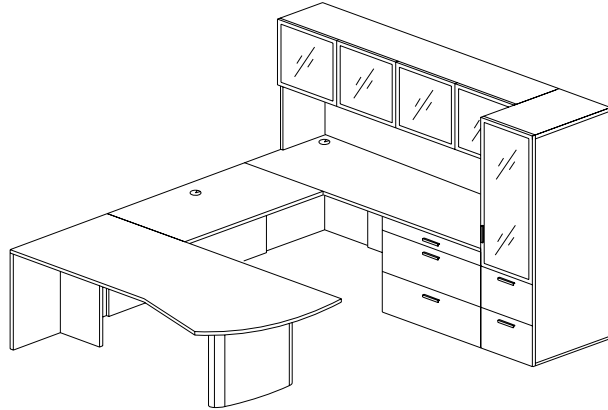

“U” Shape Configurations

AMBITION Executive Casegoods

Typical AC-US-17

Description	Model Number	Dimensions	ML Price	HPL Price
72 x 24 Credenza with Pencil, 2 Drawer Lateral File	AC 7224 PLFR	72 x 24 x 29	1969	2198
Left Cable Grommet	CGL		35	35
42 x 24 Bridge Extension	ABE 4224	42 x 24 x 29	469	554
Centre Cable Grommet	CGC		35	35
72 x 30 x 36 “Wing” Shape Conference Return with Elliptical Base	ACT 7230 WRE	72 x 30 x 29	2153	2328
72 x 44 Hinged Glass Door Overhead	AHDG 7244	72 x 14 x 44	1922	1922
Tackboard G1	TB 72	72 x 24	290	290
Tasklight	TL 48		313	313
16 x 73 Tower with File, File & Glass Storage	AST 1673 FFGDR	16 x 24 x 73	1911	1948

Workstation List Price:

$ 9097 $ 9623