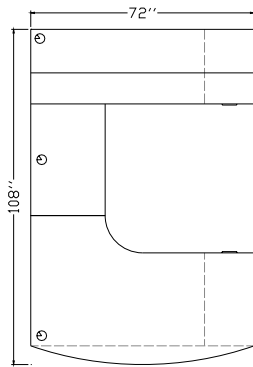

“U” Shape Configurations

AMBITION Executive Casegoods

Typical AC-US-5

Description	Model Number	Dimensions	ML Price	HPL Price
72 x 24 Credenza with Pencil, File, File Pedestal	AC 7224 PFFR	72 x 24 x 29	1574	1747
Left Cable Grommet	CGL		35	35
36 x 24 Bridge Extension	ABE 3624	36 x 24 x 29	460	546
Centre Cable Grommet	CGC		35	35
72 x 42 x 30 x 24 Bow Front Left Extended Curve Corner Pedestal	AEC 7242B C PFFL	72 x 42 x 36 x 24	2062	2418
Return with Pencil, File, File				
72 x 44 Hinged Door Overhead	AHD 7244	72 x 14 x 44	1285	1578
Tackboard G1	TB 72	72 x 24	290	290
Tasklight	TL 48		313	313

Workstation List Price: $ 6054 $ 6962