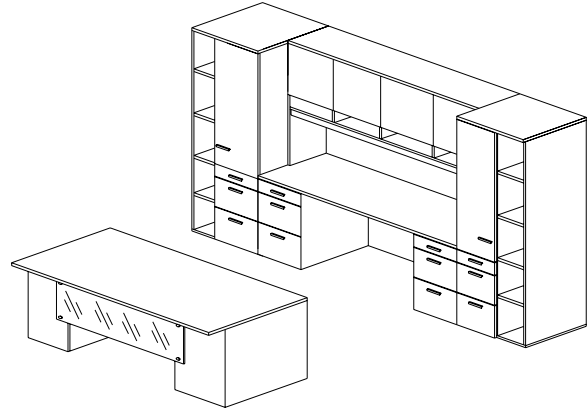

Freestanding Configurations

AMBITION Executive Casegoods

Typical AC-FS-03

Description	Model Number	Dimensions	ML Price	HPL Price
72 x 36 Double Pedestal Bow Front Desk with Pencil, File, File, Pedestal, Surface Mounted Glass Modesty Panel	ADPDG 7236 PFF	72 x 36 x 29	4199	4482
72 x 24 Lateral & Storage Credenza	ALSC 7224	72 x 24 x 29	2484	2862
72 x 44 Hinged Glass Door Overhead	AHDG 7244	72 x 14 x 44	1922	1922
Tackboard G1	TB 72	72 x 24	290	290
Tasklight	TL 48		313	313
24 x 73 Glass Door Storage & Wardrobe Tower with File, File	AST 2473 FFGDWL	24 x 24 x 73	2230	2321
24 x 73 Storage Tower	AST 2473 DR	24 x 24 x 73	1308	1468
Workstation List Price:			\$ 12746	\$ 13658

Typical AC-FS-04

Description	Model Number	Dimensions	ML Price	HPL Price
72 x 36 Double Pedestal Bow Front Desk with Pencil, File, File, Pedestal, Surface Mounted Glass Modesty Panel	ADPD 7236B PFF	72 x 36 x 29	2483	2765
72 x 24 Storage Credenza	ASC 7224	72 x 24 x 29	1954	2313
72 x 44 Hinged Door Overhead	AHD 7244	72 x 14 x 44	1285	1578
Tackboard G1	TB 72	72 x 24	290	290
Tasklight	TL 48		313	313
16 x 73 Glass Door Storage Tower with File, File	AST 1673 FFGDL	16 x 24 x 73	1911	1948
16 x 73 Glass Door Storage Tower with File, File	AST 1673 FFGDR	16 x 24 x 73	1911	1948
Workstation List Price:			\$ 10147	\$ 11155

Freestanding Configurations

AMBITION Executive Casegoods

Typical AC-FS-05

Description	Model Number	Dimensions	ML Price	HPL Price
72 x 36 Double Pedestal Bow Front Desk with Pencil, File, File, Pedestal, Surface Mounted Glass Modesty Panel	ADPDG 7236 PFF	72 x 36 x 29	4199	4482
72 x 24 Knee-well Credenza with Pencil, File, File Pedestal	AC 7224 PFF	72 x 24 x 29	2377	2595
72 x 44 Hinged Door Overhead with Sorters	AHD 7244 S	72 x 14 x 44	1616	1817
Tackboard G1	TB 72	72 x 24	290	290
Tasklight	TL 48		313	313
24 x 73 Storage & Bookcase Tower	AST 2473 BCFFDR	24 x 24 x 73	1847	1956
24 x 73 Storage & Bookcase Tower	AST 2473 BCFFDL	24 x 24 x 73	1847	1956
Workstation List Price:			\$ 12489	\$ 13409