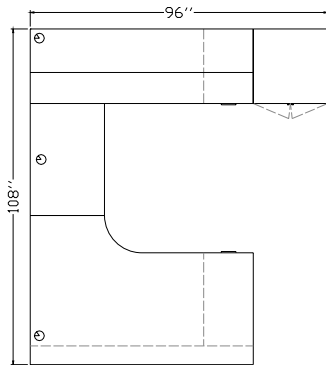

“U” Shape Configurations

AMBITION Executive Casegoods

Typical AC-US-3

Description	Model Number	Dimensions	ML Price	HPL Price
72 x 24 Credenza with Pencil, File, File Pedestal	AC 7224 PFFR	72 x 24 x 29	1574	1747
Left Cable Grommet	CGL		35	35
36 x 24 Bridge Extension	ABE 3624	36 x 24 x 29	460	546
Centre Cable Grommet	CGC		35	35
72 x 42 x 30 x 24 Left Extended Curve Corner Pedestal	AEC 7242 C PFFL	72 x 42 x 36 x 24	1971	2328
Return with Pencil, File, File				
72 x 44 Hinged Door Overhead	AHD 7244	72 x 14 x 44	1285	1578
Tackboard G1	TB 72	72 x 24	290	290
Tasklight	TL 48		313	313
24 x 73 Storage Tower	AST 2473	24 x 73	1403	1563

Workstation List Price:

$ 7366 $ 8435