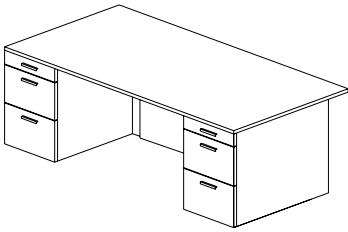

AMBITION Executive Casegoods

Description	Model Number	Dimensions	ML Price	HPL Price

Double Pedestal Desks

Double Pedestal Desks - Laminate Modesty Panel

ADPD 7236 PFF	72 x 36 x 29	2434	2716

Double Pedestal Desks - Glass Modesty Panel

ADPDG 7236 PFF	72 x 36 x 29	4199	4482