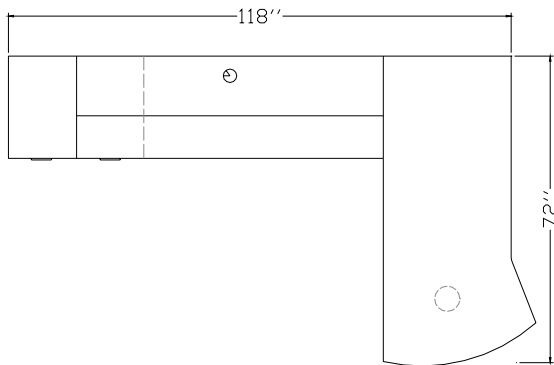

Typical AC-LS-20

Description	Model Number	Dimensions	ML Price	HPL Price
72 x 24 Left Executive Return with Pencil, File, File Pedestal Centre Cable Grommet	AER 7224 PFFL	72 x 24 x 29	1481	1655
	CGC		35	35
72 x 30 "Wing" Shape Conference Return with Post leg	ACT 7230 WL	72 x 30 x 29	1105	1280
72 x 18 Wall Mount Hinged Door Overhead	AHD 7218 WM	72 x 14 x 18	1217	1335
Wall Mount Tackboard G1	TB 72 WM	72 x 24	308	308
Tasklight	TL 48		313	313
16 x 73 Storage Tower Upper Bookcase with Pencil, File, File	AST 1673 PFFBC	16 x 24 x 73	1426	1468
Workstation List Price:			$ 5885	$ 6394