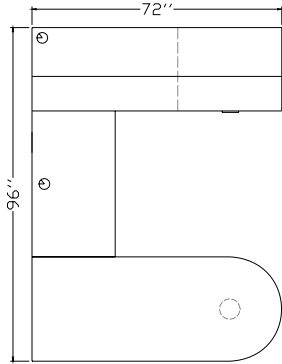

“U” Shape Configurations

AMBITION Executive Casegoods

Typical AC-US-13

Description	Model Number	Dimensions	ML Price	HPL Price
72 x 24 Credenza with Pencil, 2 Drawer Lateral File	AC 7224 PLFR	72 x 24 x 29	1969	2198
Left Cable Grommet	CGL		35	35
42 x 24 Bridge Extension	ABE 4224	42 x 24 x 29	469	554
Centre Cable Grommet	CGC		35	35
72 x 30 “D” Shape Conference Return with Post Leg	ACT 7230 D	72 x 30 x 29	1071	1217
72 x 44 Hinged Door Overhead	AHD 7244	72 x 14 x 44	1285	1578
Tackboard G1	TB 72	72 x 24	290	290
Tasklight	TL 48		313	313

Workstation List Price: $ 5467 $ 6274