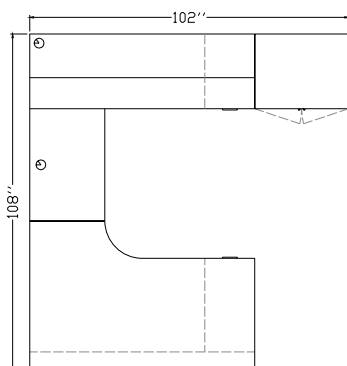

Typical AC-US-4

Description	Model Number	Dimensions	ML Price	HPL Price
72 x 24 Credenza with Pencil, File, File Pedestal	AC 7224 PFFR	72 x 24 x 29	1574	1747
Left Cable Grommet	CGL		35	35
36 x 24 Bridge Extension	ABE 3624	36 x 24 x 29	460	546
Centre Cable Grommet	CGC		35	35
72 x 42 x 30 x 24 Left Extended Curve Corner Pedestal	AECG 7242 C PFFL	72 x 42 x 36 x 24	3692	4048
Return with Pencil, File, File, Surface Mounted Glass Modesty Panel				
72 x 44 Hinged Glass Door Overhead	AHDG 7244	72 x 14 x 44	1922	1922
Tackboard G1	TB 72	72 x 24	290	290
Tasklight	TL 48		313	313
30 x 73 Lateral File & Glass Door Storage Cabinet	ALSC 3073 GD	30 x 24 x 73	2739	2841

Workstation List Price:

$ 11060 $ 11777