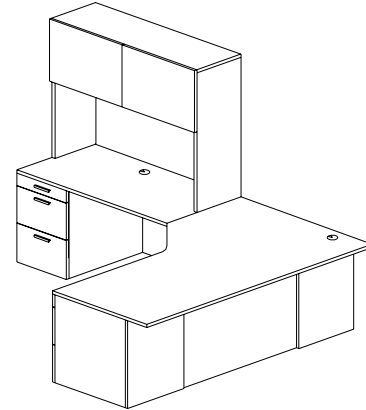

"L" Shape Configurations

AMBITION Executive Casegoods

Typical AC-LS-11

Description	Model Number	Dimensions	ML Price	HPL Price
72 x 42 x 30 x 24 Bow Front Right Extended Curve Corner Pedestal Return with Pencil, File, File Pedestal	AEC 7242B C PFFR	72 x 42 x 36 x 24	2062	2418
60 x 24 Left Executive Return with Pencil, File, File Pedestal	AER 6024 PFFL	60 x 24 x 29	1431	1583
Centre Cable Grommet	CGC		35	35
60 x 44 Hinged Door Overhead	AHD 6044	60 x 14 x 44	1073	1242
Tackboard G1	TB 60	60 x 24	174	174
Tasklight	TL 48		313	313
Workstation List Price:			\$ 5088	\$ 5765

Typical AC-LS-12

Description	Model Number	Dimensions	ML Price	HPL Price
72 x 42 x 30 x 24 Bow Front Right Extended Curve Corner Pedestal Return with Pencil, File, File Pedestal, Surface Mounted Glass Modesty Panel	AECG 7242B C PFFR	72 x 42 x 36 x 24	3732	4088
60 x 24 Left Executive Return with Pencil, 2 Drawer Lateral File	AER 6024 PLFL	60 x 24 x 29	1431	1583
Right Cable Grommet	CGR		35	35
60 x 44 Hinged Glass Door Overhead	AHDG 6044	60 x 14 x 44	1671	1671
Tackboard G1	TB 6024	60 x 24	174	174
Tasklight	TL 48		313	313
Workstation List Price:			\$ 7356	\$ 7864

"L" Shape Configurations

AMBITION Executive Casegoods

Typical AC-LS-13

Description	Model Number	Dimensions	ML Price	HPL Price
72 x 42 x 30 x 24 Right Extended Corner Pedestal Return with Pencil, File, File Pedestal	AEC 7242 S PFFR	72 x 42 x 36 x 24	1971	2328
42 x 24 Left Executive Return with Pencil, File, File Pedestal	AER 4224 PFFL	42 x 24 x 29	1365	1496
Centre Cable Grommet	CGC		35	35
42 x 44 Hinged Door Overhead	AHD 4244	42 x 14 x 44	816	944
Tackboard G1	TB 42	42 x 24	152	152
Tasklight	TL 36		256	256
Workstation List Price:			\$ 4595	\$ 5211