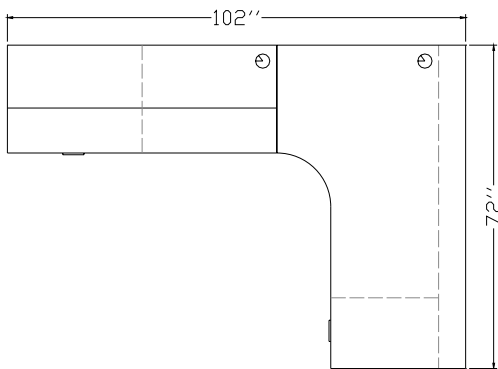

Typical AC-LS-10

Description	Model Number	Dimensions	ML Price	HPL Price
72 x 42 x 30 x 24 Right Extended Curve Corner Pedestal Return with Pencil, File, File Pedestal, Surface Mounted Glass Modesty Panel	AECG 7242 C PFFR	72 x 42 x 36 x 24	3692	4048
60 x 24 Left Executive Return with Pencil, 2 Drawer Lateral File	AER 6024 PLFL	60 x 24 x 29	1795	1992
Right Cable Grommet	CGR		35	35
60 x 44 Hinged Glass Door Overhead	AHDG 6044	60 x 14 x 44	1671	1671
Tackboard G1	TB 6024	60 x 24	174	174
Tasklight	TL 48		313	313
Workstation List Price:			$ 7680	$ 8233