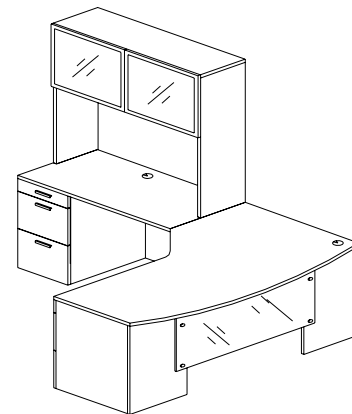

Typical AC-LS-16

Description	Model Number	Dimensions	ML Price	HPL Price
72 x 42 x 30 x 24 Bow Front Right Extended Corner Pedestal Return with Pencil, File, File Pedestal, Surface Mounted Glass Modesty Panel	AECG 7242B S PFFR	72 x 42 x 36 x 24	3732	4088
42 x 24 Left Executive Return with Pencil, 2 Drawer Lateral File	AER 4224 PLFL	42 x 24 x 29	1365	1496
Right Cable Grommet	CGR		35	35
42 x 44 Hinged Glass Door Overhead	AHDG 4244	42 x 14 x 44	1227	1227
Tackboard G1	TB 4224	42 x 24	152	152
Tasklight	TL 36		256	256
Workstation List Price:			$ 6767	$ 7254