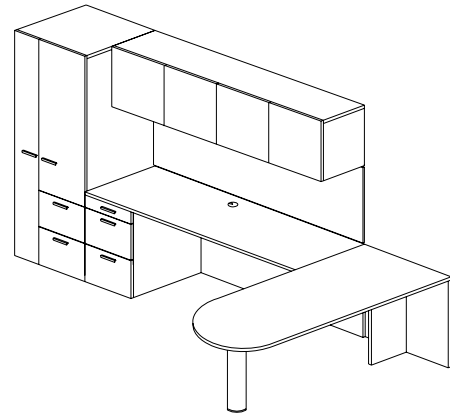

"L" Shape Configurations

AMBITION Executive Casegoods

Typical AC-LS-17

Description	Model Number	Dimensions	ML Price	HPL Price
72 x 24 Single Pedestal Desk with Pencil, File, File	ASPD 7224 PFFL	72 x 24 x 29	1574	1747
Left Cable Grommet	CGL		35	35
48 x 30 "D" Shape Conference Extension with Post Leg	ACE 4830 D	48 x 30 x 29	751	849
72 x 44 Hinged Door Overhead	AHD 7244	72 x 14 x 44	1285	1578
Tackboard G1	TB 72	72 x 24	290	290
Tasklight	TL 48		313	313
24 x 73 Storage & Wardrobe Tower with File, File	AST 2473 FFDWL	24 x 24 x 73	1829	1993
Workstation List Price:			\$ 6077	\$ 6805

Typical AC-LS-18

Description	Model Number	Dimensions	ML Price	HPL Price
84 x 24 Lateral Credenza with Pencil, 2H Lateral File	ALD 8424 PLFL	84 x 24 x 29	2094	2367
48 x 30 "Wing" Shape Conference Extension	ACE 4830 WL	48 x 30 x 29	775	892
Right Cable Grommet	CGR		35	35
84 x 44 Hinged Door Overhead	AHD 8444	84 x 14 x 44	1344	1713
Tackboard G1	TB 8424	84 x 24	318	318
Tasklight	TL 48		313	313
24 x 73 Storage & Wardrobe Tower with File, File	AST 2473 FFDWL	24 x 24 x 73	1829	1993
Workstation List Price:			\$ 6708	\$ 7631

"L" Shape Configurations

AMBITION Executive Casegoods

Typical AC-LS-19

Description	Model Number	Dimensions	ML Price	HPL Price
72 x 24 Left Executive Return with Pencil, File, File Centre Cable Grommet	AER 7224 PFFL	72 x 24 x 29	1481	1655
	CGC		35	35
72 x 30 "D" Shape Conference Return with Post Leg	ACT 7230 D	72 x 30 x 29	1071	1217
72 x 18 Wall Mount Hinged Door Overhead	AHD 7218 WM	72 x 14 x 18	1217	1335
Wall Mount Tackboard G1	TB 72 WM	72 x 24	308	308
Tasklight	TL 48		313	313
24 x 73 Storage & Wardrobe Tower with File, File	AST 2473 FFDWL	24 x 24 x 73	1829	1993
Workstation List Price:			\$ 6254	\$ 6856