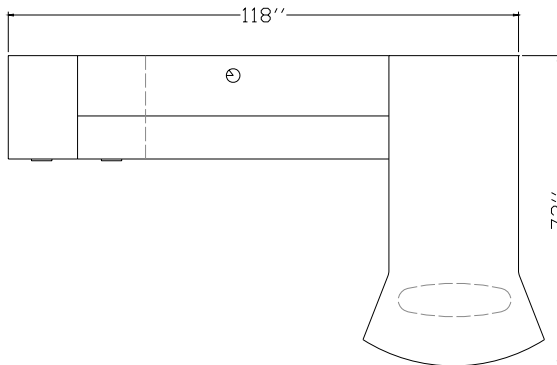

Typical AC-LS-24

Description	Model Number	Dimensions	ML Price	HPL Price
72 x 24 Left Executive Return with Pencil, File, File Pedestal Centre Cable Grommet	AER 7224 PFFL	72 x 24 x 29	1481	1655
	CGC		35	35
72 x 30 x 36 "Fan" Shape Conference Return with Elliptical Base	ACT 7230 FE	72 x 30 x 29	2153	2328
72 x 18 Wall Mount Hinged Door Overhead	AHD 7218 WM	72 x 14 x 18	1217	1335
Wall Mount Tackboard G1	TB 72 WM	72 x 24	308	308
Tasklight	TL 48		313	313
16 x 73 Storage Tower Upper Bookcase with Pencil, File, File	AST 1673 PFFBC	16 x 24 x 73	1426	1468
Workstation List Price:			$ 6933	$ 7442