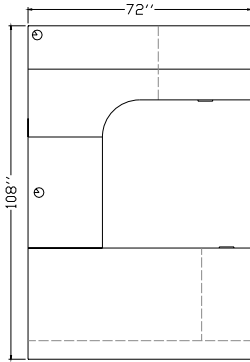

Workstation List Price: \$ 6054 \$ 6962

Typical AC-US-6

Description	Model Number	Dimensions	ML Price	HPL Price
72 x 24 Credenza with Pencil, File, File Pedestal	AC 7224 PFFR	72 x 24 x 29	1574	1747
Left Cable Grommet	CGL		35	35
36 x 24 Bridge Extension	ABE 3624	36 x 24 x 29	460	546
Centre Cable Grommet	CGC		35	35
72 x 42 x 30 x 24 Bow Front Left Extended Curve Corner Pedestal	AECG 7242B C PFFL	72 x 42 x 36 x 24	3732	4088
Return with Pencil, File, File, Surface Mounted Glass Modesty Panel				
72 x 44 Hinged Glass Door Overhead	AHDG 7244	72 x 14 x 44	1922	1922
Tackboard G1	TB 72	72 x 24	290	290
Tasklight	TL 48		313	313
16 x 73 Storage Tower with File, File	AST 1673 FFDR	16 x 24 x 73	1451	1560

Workstation List Price: \$ 9812 \$ 10536

“U” Shape Configurations

AMBITION Executive Casegoods

Typical AC-US-7

Description	Model Number	Dimensions	ML Price	HPL Price
72 x 36 x 24 Right Extended Curve Corner with Pencil, 2 Drawer Lateral File	AEC 7236 C PLFR	72 x 36 x 24	2220	2621
36 x 24 Bridge Extension	ABE 3624	36 x 24 x 29	460	546
Centre Cable Grommet	CGC		35	35
72 x 36 Single Pedestal Desk with Pencil, File, File	ASPD 7236 PFFL	72 x 36	1955	2192
72 x 44 Hinged Door Overhead	AHD 7244	72 x 14 x 44	1285	1578
Tackboard G1	TB 72	72 x 24	290	290
Tasklight	TL 48		313	313