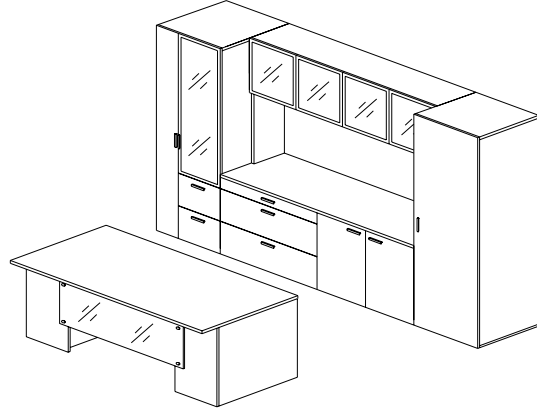

Hinged Door Hardware

European hinges are designed to be adjusted for depth, horizontal and vertical alignment. Doors are hinged to open at 90 degrees.

Freestanding Configurations

AMBITION Executive Casegoods

Typical AC-FS-02

Description	Model Number	Dimensions	ML Price	HPL Price
72 x 36 Double Pedestal Bow Front Desk with Pencil, Box, Box, File Pedestal, Perforated Metal Modesty Panel	ADPDM 7236BPBBF	72 x 36 x 29	3032	3314
72 x 24 Storage Credenza with Pencil, File, File Pedestal	ASC 7224 PFF	72 x 24 x 29	2625	2914
Workstation List Price:			\$ 5657	\$ 6228

Freestanding Configurations

AMBITION Executive Casegoods

Typical AC-FS-03

Description	Model Number	Dimensions	ML Price	HPL Price
72 x 36 Double Pedestal Bow Front Desk with Pencil, File, File, Pedestal, Surface Mounted Glass Modesty Panel	ADPDG 7236 PFF	72 x 36 x 29	4199	4482
72 x 24 Lateral & Storage Credenza	ALSC 7224	72 x 24 x 29	2484	2862
72 x 44 Hinged Glass Door Overhead	AHDG 7244	72 x 14 x 44	1922	1922
Tackboard G1	TB 72	72 x 24	290	290
Tasklight	TL 48		313	313
24 x 73 Glass Door Storage & Wardrobe Tower with File, File	AST 2473 FFGDWL	24 x 24 x 73	2230	2321
24 x 73 Storage Tower	AST 2473 DR	24 x 24 x 73	1308	1468
Workstation List Price:			\$ 12746	\$ 13658