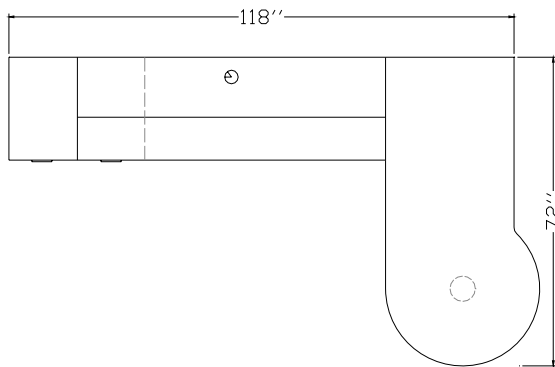

Typical AC-LS-22

Description	Model Number	Dimensions	ML Price	HPL Price
72 x 24 Left Executive Return with Pencil, File, File Pedestal Centre Cable Grommet	AER 7224 PFFL	72 x 24 x 29	1481	1655
	CGC		35	35
72 x 30 x 36 "P" Shape Conference Return with Post leg	ACT 7236 PL	72 x 36 x 29	1078	1253
72 x 18 Wall Mount Hinged Door Overhead	AHD 7218 WM	72 x 14 x 18	1217	1335
Wall Mount Tackboard G1	TB 72 WM	72 x 24	308	308
Tasklight	TL 48		313	313
16 x 73 Storage Tower Upper Bookcase with Pencil, File, File	AST 1673 PFFBC	16 x 24 x 73	1426	1468
Workstation List Price:			$ 5858	$ 6367