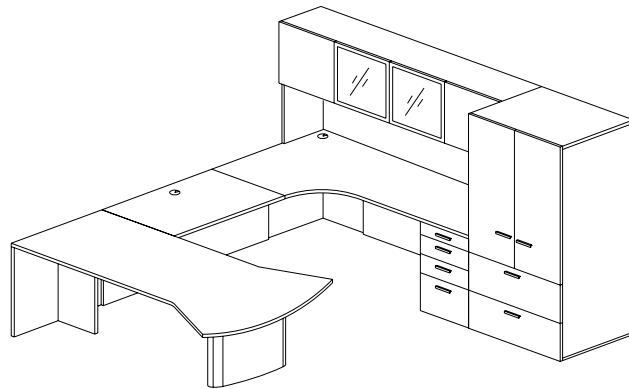

Typical AC-US-18

Description	Model Number	Dimensions	ML Price	HPL Price
72 x 36 x 24 Right Extended Curve Corner with Pencil, Box, Box, File Pedestal	AEC 7236 C PBBFR	72 x 36 x 24	1969	2325
36 x 24 Bridge Extension	ABE 3624	36 x 24 x 29	460	546
Centre Cable Grommet	CGC		35	35
72 x 30 x 36 Fan Shape Conference Return with Elliptical Base	ACT 7230 FE	72 x 30 x 29	2153	2328
72 x 44 Hinged Centre Glass Door Overhead	AHDGC 7244	72 x 14 x 44	1604	1750
Tackboard G1	TB 72	72 x 24	290	290
Tasklight	TL 48		313	313
30 x 73 Lateral Storage Cabinet	ALSC 3073	30 x 24 x 73	1949	2196

Workstation List Price:

$ 8773 $ 9783