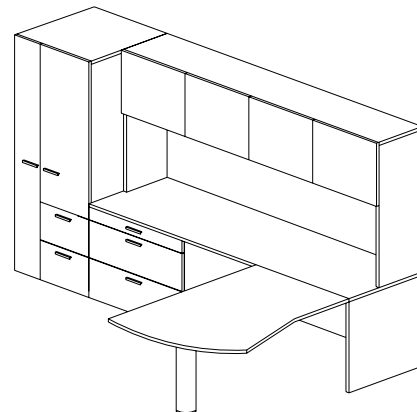

Typical AC-LS-18

Description	Model Number	Dimensions	ML Price	HPL Price
84 x 24 Lateral Credenza with Pencil, 2H Lateral File	ALD 8424 PLFL	84 x 24 x 29	2094	2367
48 x 30 "Wing" Shape Conference Extension	ACE 4830 WL	48 x 30 x 29	775	892
Right Cable Grommet	CGR		35	35
84 x 44 Hinged Door Overhead	AHD 8444	84 x 14 x 44	1344	1713
Tackboard G1	TB 8424	84 x 24	318	318
Tasklight	TL 48		313	313
24 x 73 Storage & Wardrobe Tower with File, File	AST 2473 FFDWL	24 x 24 x 73	1829	1993
Workstation List Price:			$ 6708	$ 7631