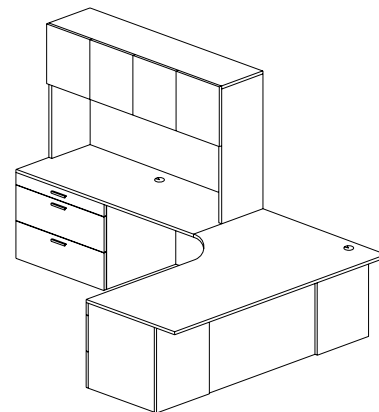

Typical AC-LS-06

Description	Model Number	Dimensions	ML Price	HPL Price
72 x 42 x 30 x 24 Right Extended Curve Corner Pedestal Return with Pencil, File, File Pedestal	AEC 7242 C PFFR	72 x 42 x 36 x 24	1971	2328
60 x 24 Left Executive Return with Pencil, 2 Drawer Lateral File	AER 6024 PLFL	60 x 24 x 29	1795	1992
Right Cable Grommet	CGR		35	35
60 x 44 Hinged Door Overhead	AHD 6044	60 x 14 x 44	1073	1242
Tackboard G1	TB 6024	60 x 24	174	174
Tasklight	TL 48		313	313
Workstation List Price:			$ 5361	$ 6084