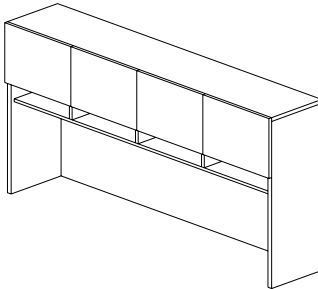

Hinged Door Overhead Storage with Sorters

AHD 2444 S	24 x 14 x 44	787	869
AHD 3044 S	30 x 14 x 44	908	1008
AHD 3644 S	36 x 14 x 44	949	1058
AHD 4244 S	42 x 14 x 44	1055	1187
AHD 4844 S	48 x 14 x 44	1079	1213
AHD 5444 S	54 x 14 x 44	1358	1532
AHD 6044 S	60 x 14 x 44	1382	1557
AHD 6644 S	66 x 14 x 44	1454	1647
AHD 7244 S	72 x 14 x 44	1616	1817
AHD 8444 S	84 x 14 x 44	1671	1911