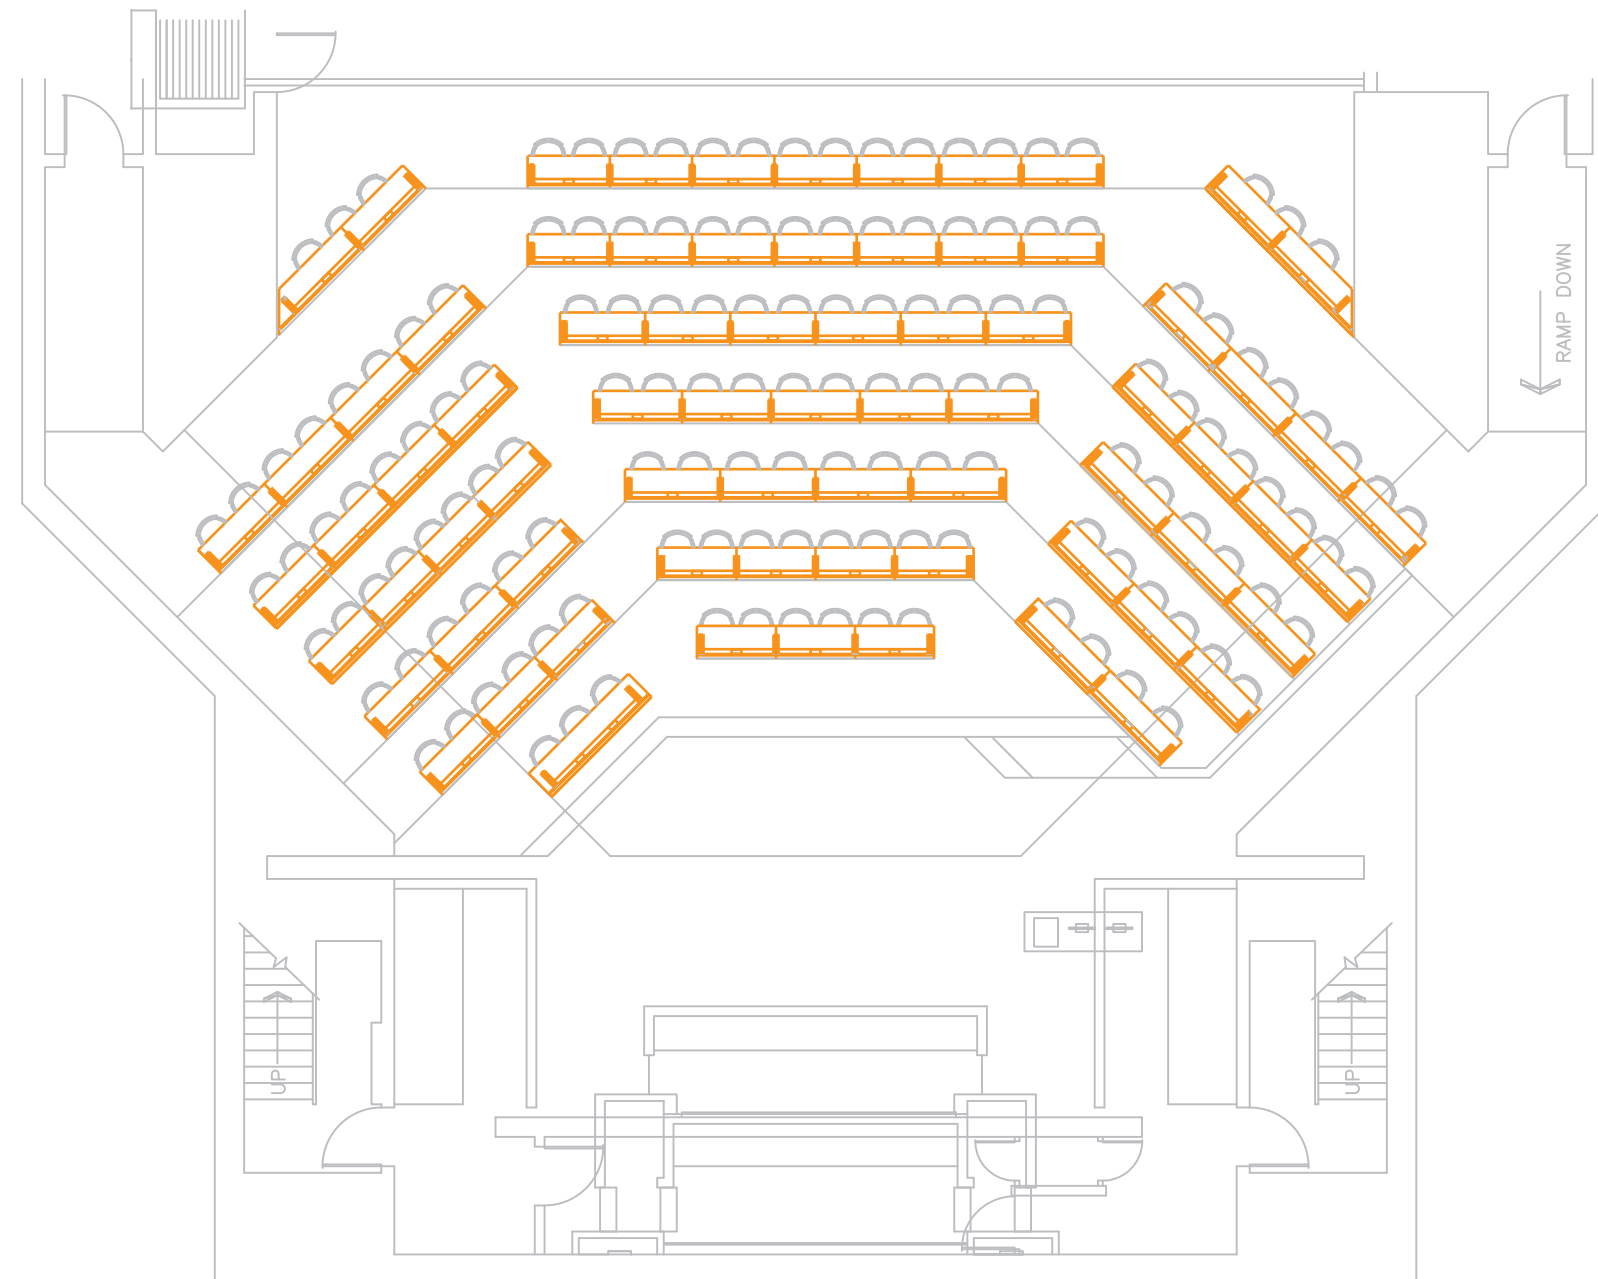

# MOOT COURT – Lecture Hall

Osgoode Hall Law School, York University

Continuous Writing Surfaces

UPPER SECTION

# MOOT COURT – Lecture Hall

Osgoode Hall Law School, York University

Continuous Writing Surfaces

**LOWER LEVEL – FRONT**

# MOOT COURT – Lecture Hall

Osgoode Hall Law School, York University

Continuous Writing Surfaces