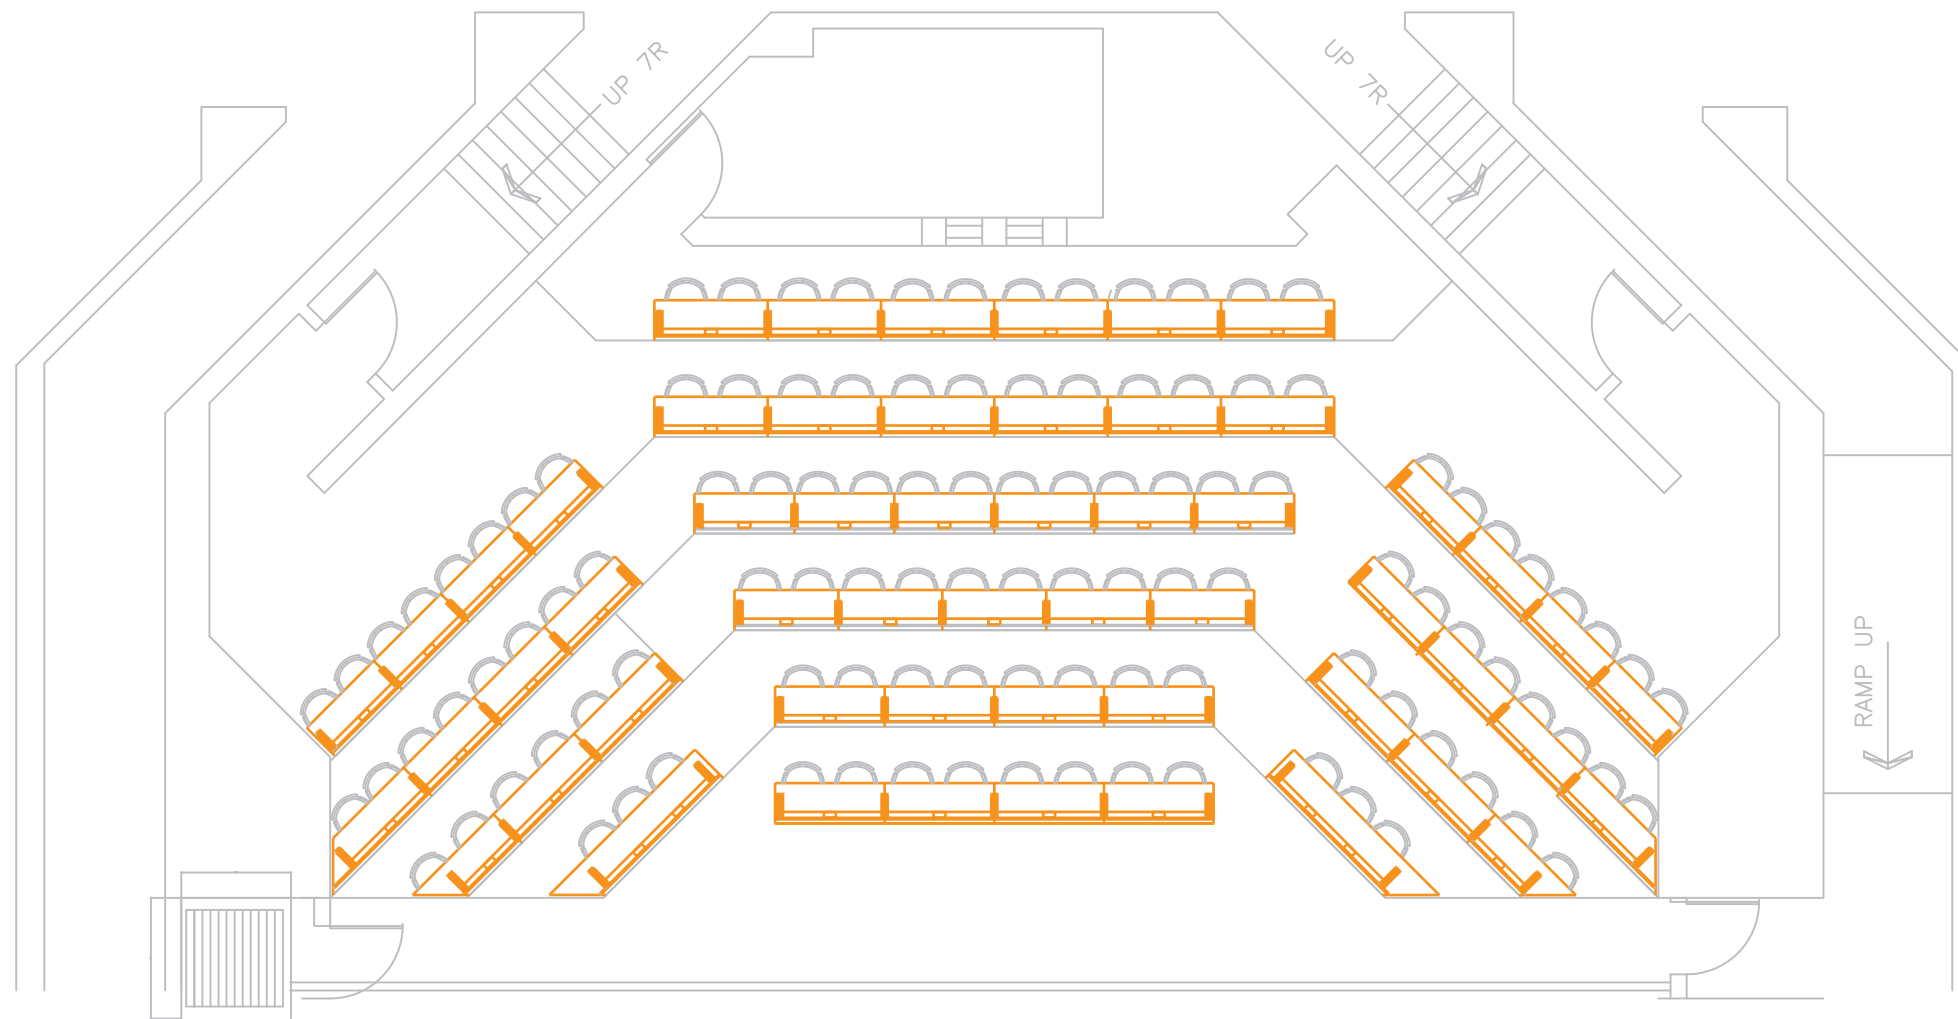

# MOOT COURT – Lecture Hall

Osgoode Hall Law School, York University

Continuous Writing Surfaces

UPPER SECTION

# MOOT COURT – Lecture Hall

Osgoode Hall Law School, York University

Continuous Writing Surfaces

**LOWER LEVEL – FRONT**

# MOOT COURT – Lecture Hall

Osgoode Hall Law School, York University

Continuous Writing Surfaces